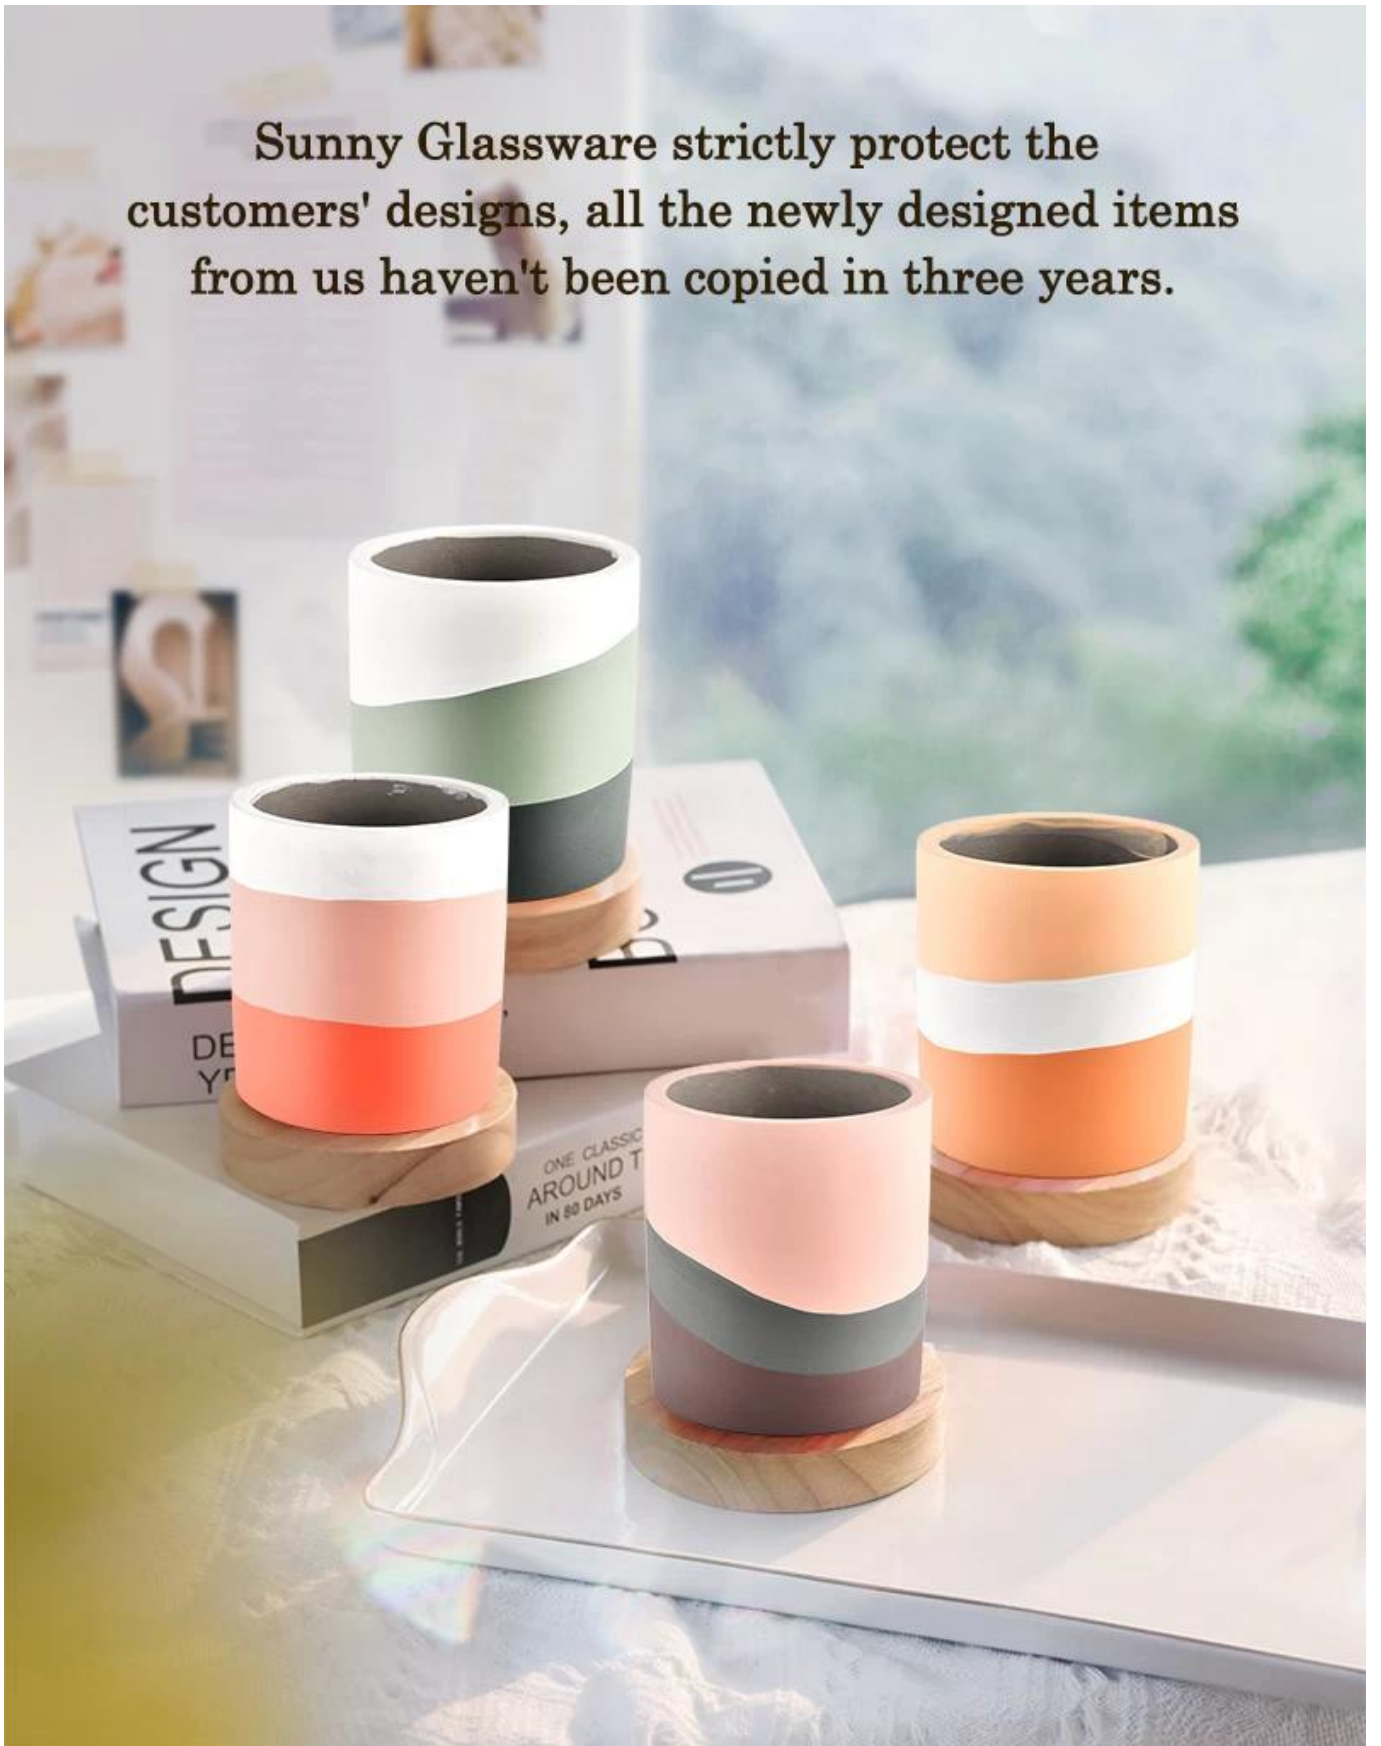

Sunny Glassware strictly protect the customers' designs, all the newly designed items from us haven't been copied in three years.