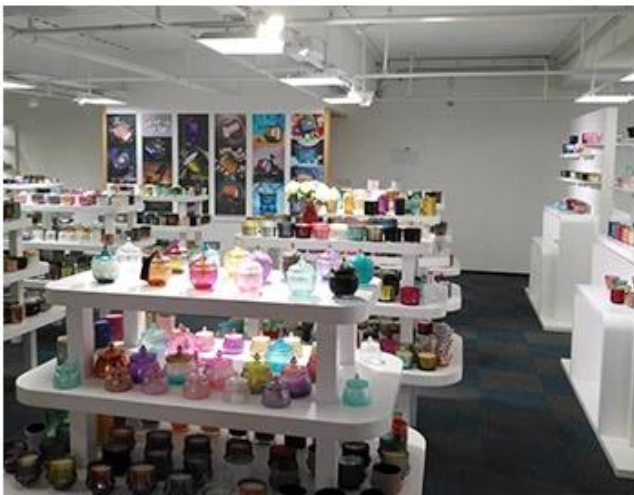

Wooden case

Office & Sample Room

1800

Meiyang Glass

Meiyang Glass 5000 Shenzhen

SAMPLE ROOM

There are more than 5000 products in
sample room of Sunny Glassware
for your reference. No second Co. in China!

Factory Show