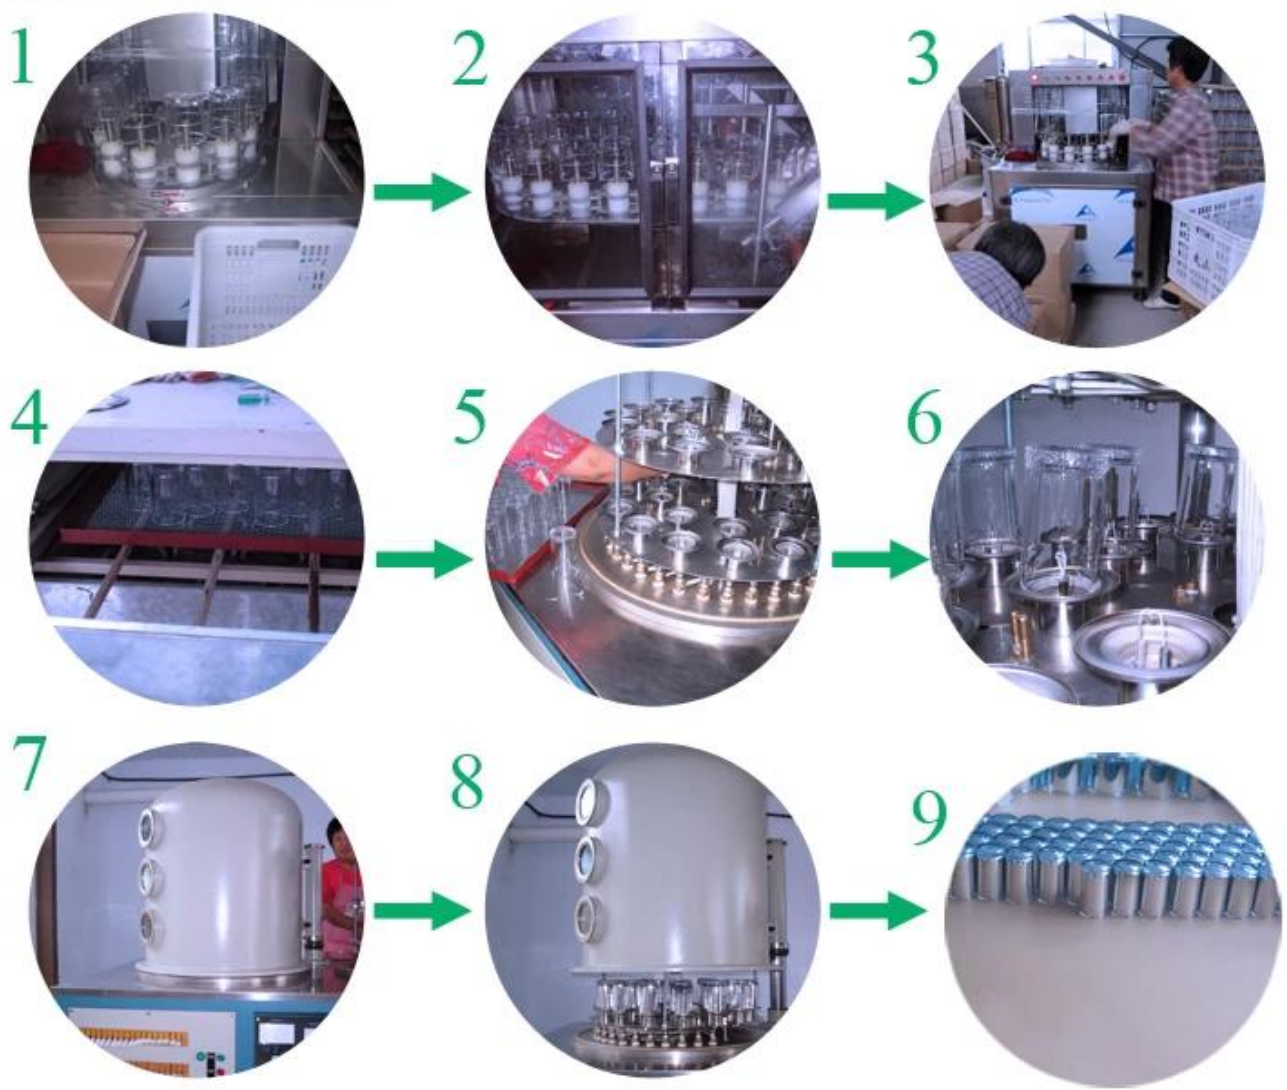

Glass Bowl

Perfume Bottle

Glass Bottle

Whisky Glass

Office & Sample Room

Factory Show

Spray colour

Shenzhen Sunny Glassware Co., Ltd.