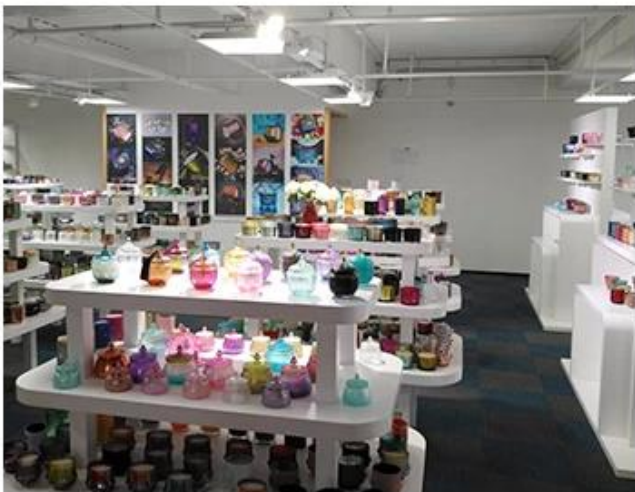

SAMPLE ROOM

There are more than 5000 products in
sample room of Sunny Glassware
for your reference. No second Co. in China!

Factory Show

0000:000 0000000 0000 0 0000000 0000000 00 00000 .00000000 000 000000000 0000000000 000 0000 0000 00000000