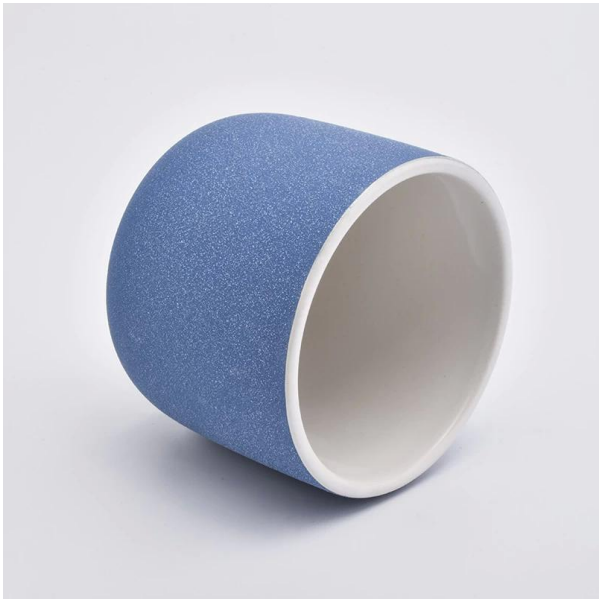

Product Description

. Product description and details

SYGYC19101101

SYGYC19101101
98 :
65 :
85 :
300 :
425 :
3000 :PCS

00000 0 0000000

Different From The Peer

Own professional shipping company(Shenzhen Sunny Worldwide logistics)