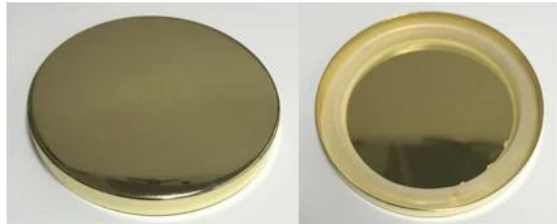

Zinc alloy candle lids

Rose gold color

gold color

debossed logo on the lids

embossed logo on the lids

effect on the jar

Stainless steel candle lids

Rose gold color