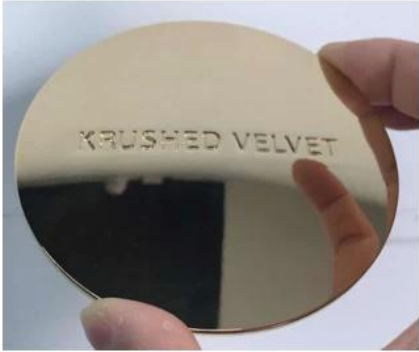

Zinc alloy candle lids

Rose gold color

gold color

debossed logo on the lids

embossed logo on the lids

effect on the jar

Stainless steel candle lids

Rose gold color