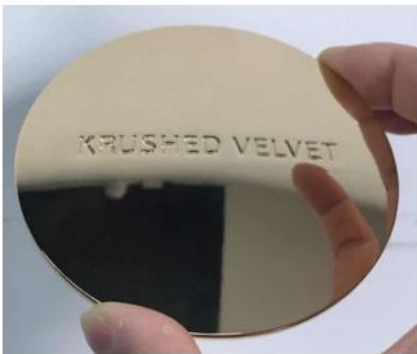

Product Details Product Details Product Details Product Details Product Details Product Details Product Details .

Stainless steel candle lids

Rose gold color

gold color

intagliated logo on the lids

embossed logo on the lids

effect on the jar

Zinc alloy candle lids

Rose gold color

gold color

debossed logo on the lids

embossed logo on the lids

effect on the jar

□□□□ & □□□□□□