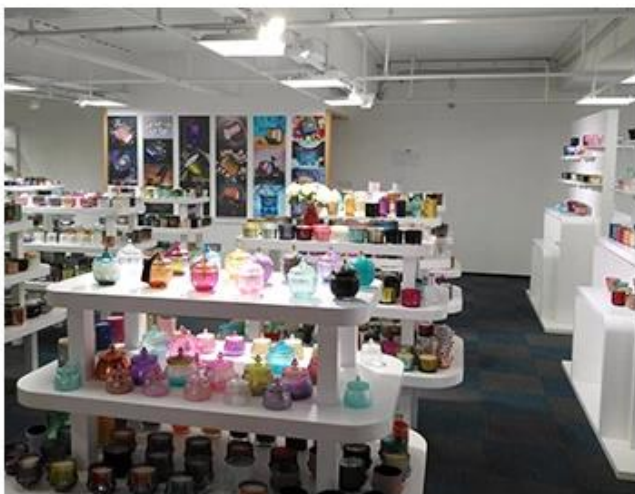

# SAMPLE ROOM

---

There are more than 5000 products in  
sample room of Sunny Glassware  
for your reference. No second Co. in China!