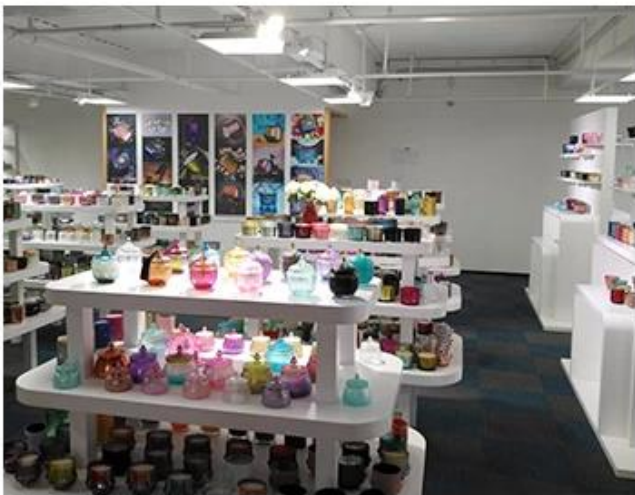

Wooden case

SAMPLE ROOM

There are more than 5000 products in
sample room of Sunny Glassware
for your reference. No second Co. in China!

Factory Show

0000000 0000 0 0000000 0000000000 00 000000 .00000000 000 000000000 00000000000 000 0000 0000
0000000.00.00000:0000