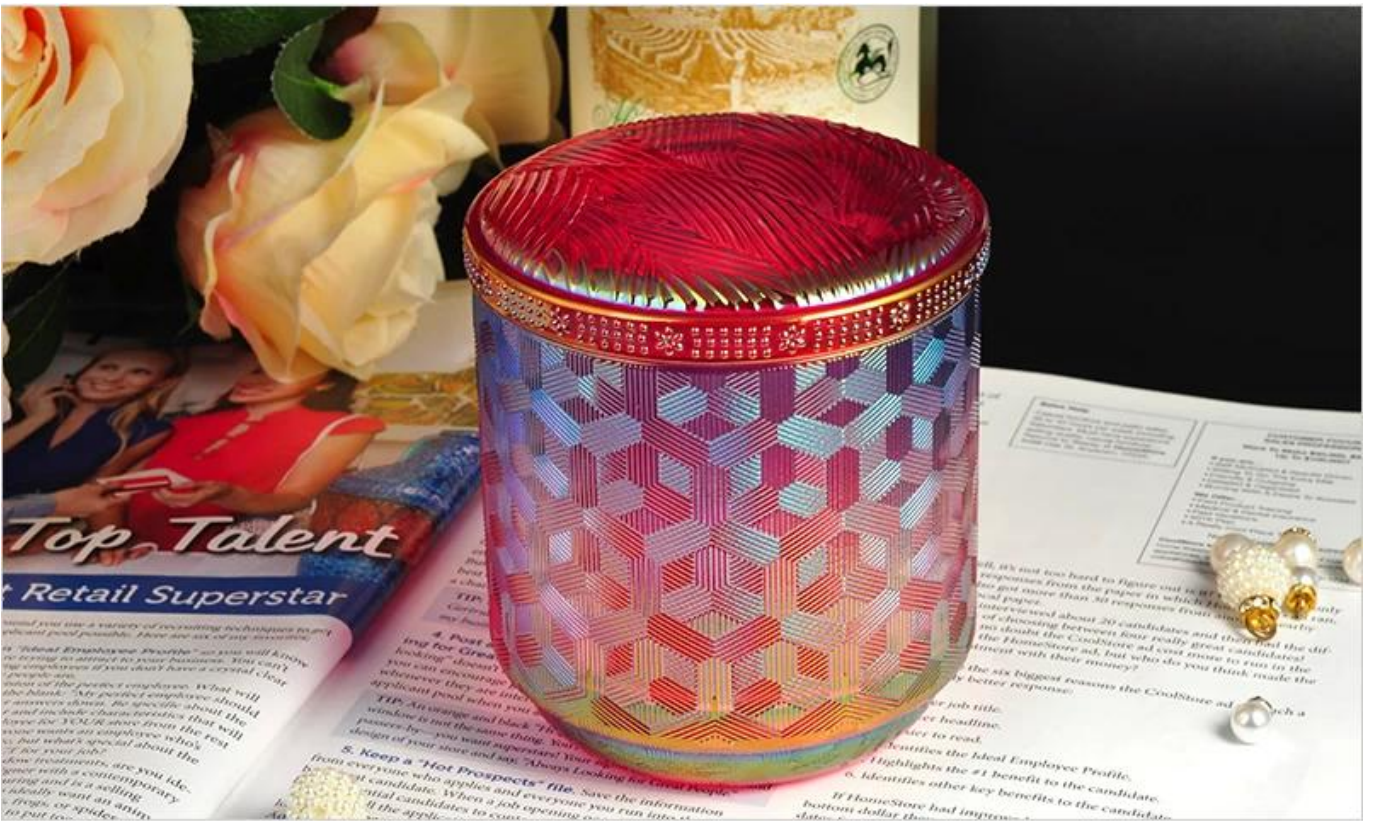

Exquisite Embossed Pattern

Capacity

431ml

weight

341g

Award-winning team of designers
has won the trust of many upscale brands like NEST Fragrance

PS:

Sunny Glassware had applied the patent for our own designs they are protected by copyright and not allowed to show any other vendors to quote or copy. Meanwhile, it can be your private label product and won't supply others once you place order with defined qty.