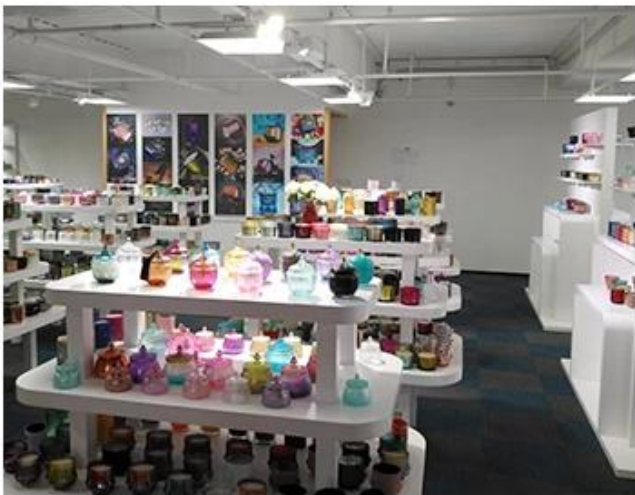

Meiyang Glass

Meiyang Glass 5000 Shenzhen 1800 1800 1800 1800 1800 1800 1800 1800 1800 1800.

SAMPLE ROOM

There are more than 5000 products in
sample room of Sunny Glassware
for your reference. No second Co. in China!