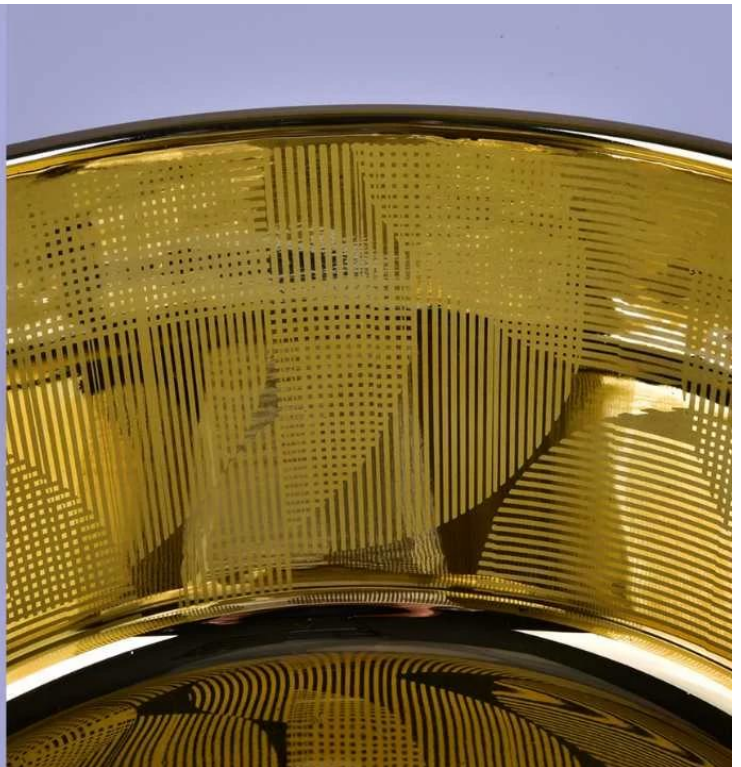

Product Size

Top dia.: 190mm
Bottom dia.: 185mm
Height: 95mm
Capacity: 1400ml
Weight: 940g

Office & Sample Room

Who We Are

Shenzhen Sunny Glassware Co.,Ltd

- More than 25 years experience glassware and ceramic ware supplier in China
- Innovative design capacity
- ISO9001 certificate approval
- Candle Holders, Bottles, Drinkware focus