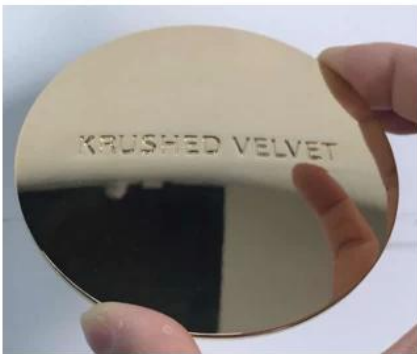

Stainless steel candle lids

Rose gold color

gold color

intagliated logo on the lids

embossed logo on the lids

effect on the jar

Zinc alloy candle lids

Rose gold color

gold color

debossed logo on the lids

embossed logo on the lids

effect on the jar

□□□□ & □□□□□□