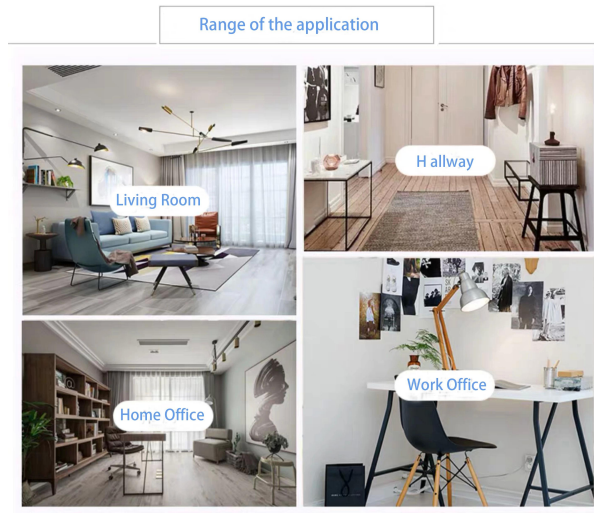

The glass tumbler has a height of 80 mm and a diameter of 80 mm.

Range of application

. Living Room

. Hallway

. Home Office

. Work Office

Range of application

Range of application