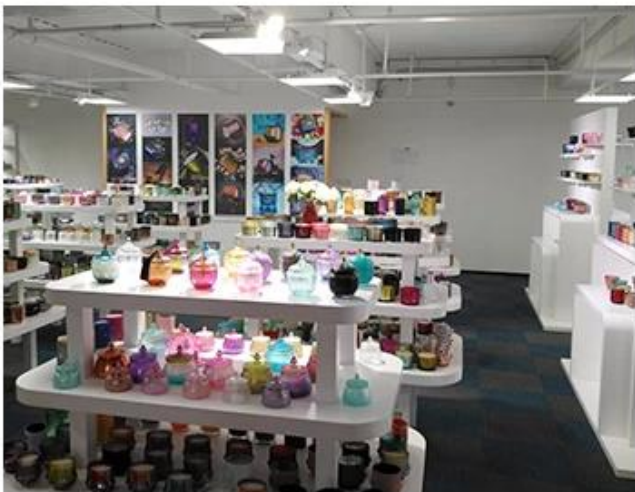

SAMPLE ROOM

There are more than 5000 products in
sample room of Sunny Glassware
for your reference. No second Co. in China!

Factory Show

0000000 0000 0 0000000 0000000000 00 000000 .00000000 000 000000000 00000000000 000 0000 0000
0000000.00.00000:0000