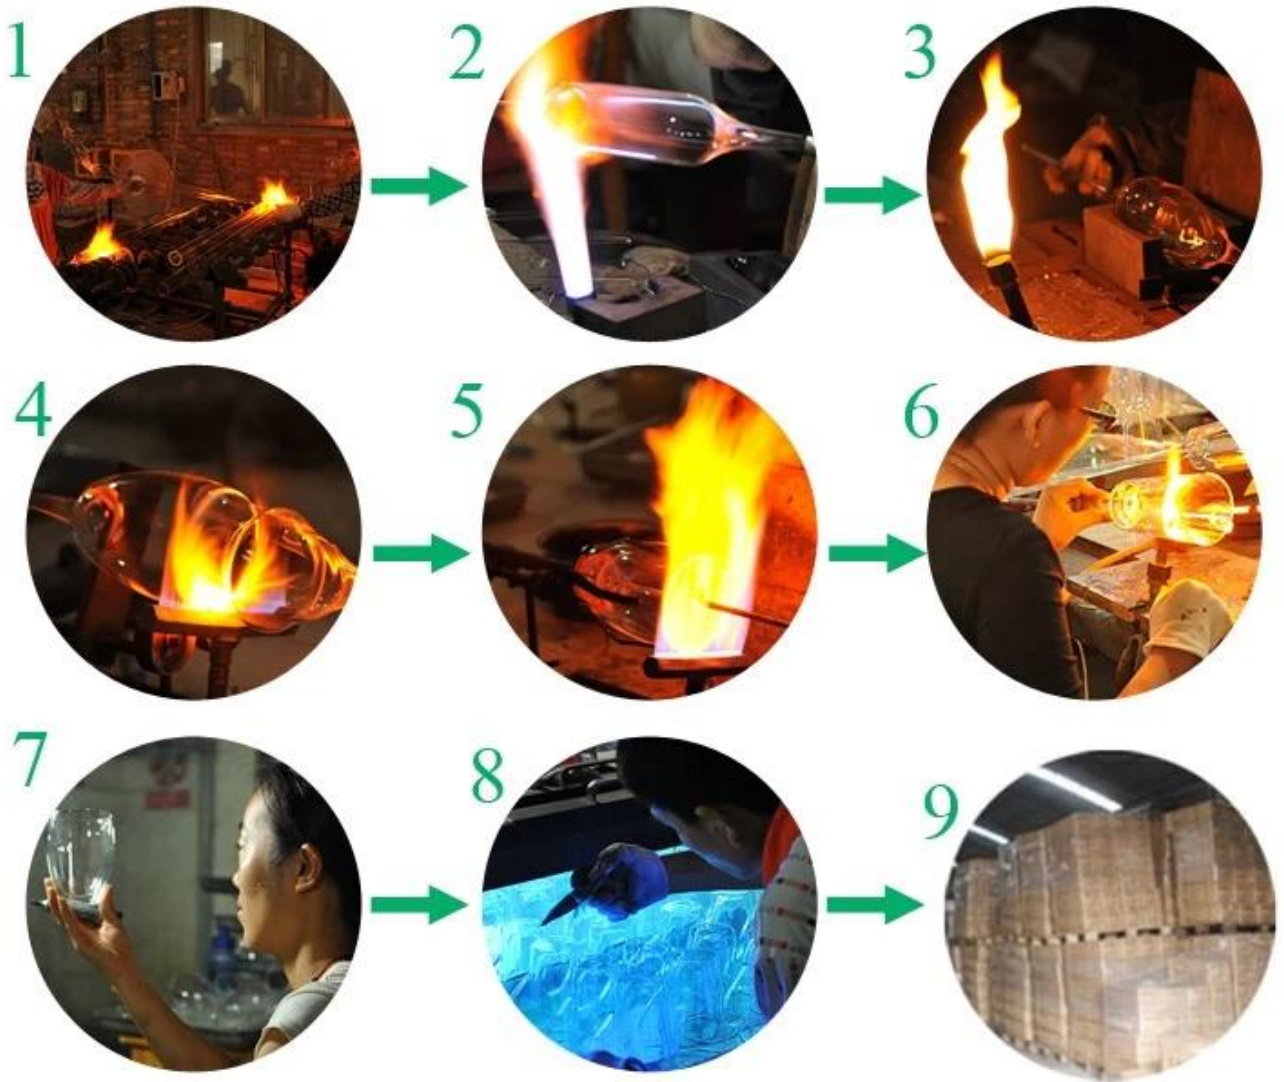

Borosilicate glass

Related products: