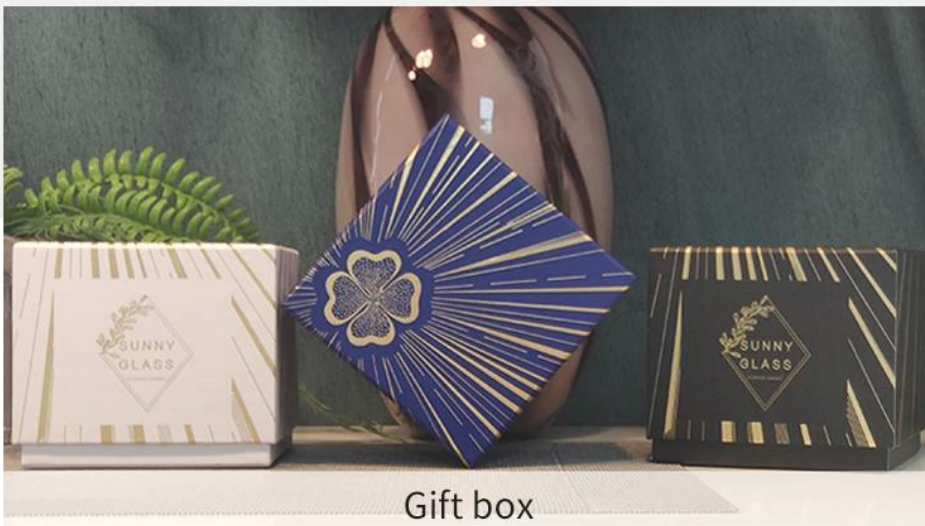

Carton

Gift box