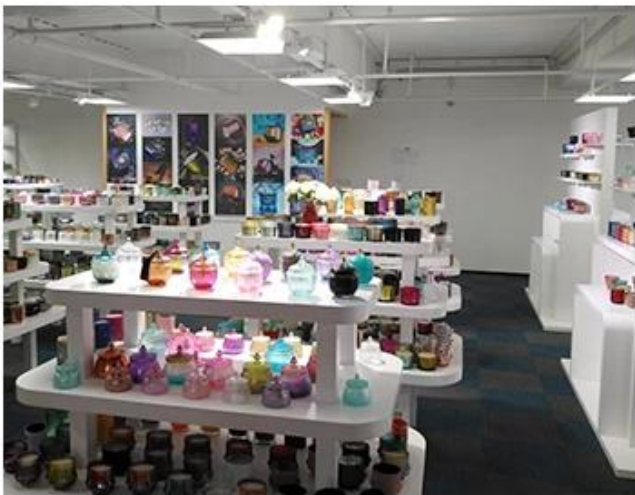

Meiyang Glass

Meiyang Glass 5000 Shenzhen

SAMPLE ROOM

There are more than 5000 products in
sample room of Sunny Glassware
for your reference. No second Co. in China!

Factory Show

0000000 0000 0 0000000 0000000000 00 000000 .000000000 000 0000000000 0000000000 000 0000 0000
0000000.00.00000:0000