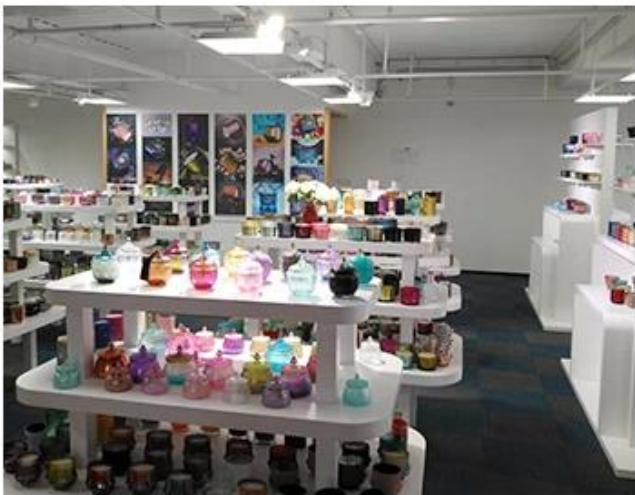

We have Normal packing,PVC box,Window box,carton box,pallet
Color box,White box,ect.
of course,we can customize Individual gift box for you.

Wooden case

SAMPLE ROOM

There are more than 5000 products in
sample room of Sunny Glassware
for your reference. No second Co. in China!