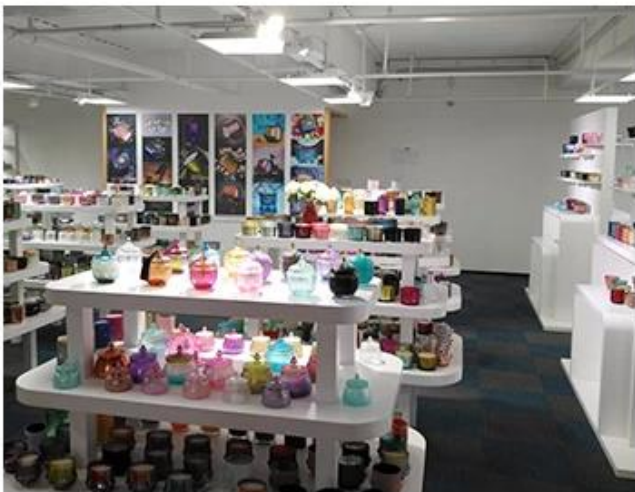

Wooden case

Office & Sample Room

1800

Meiyang Glass

Meiyang Glass 5000 Shenzhen

SAMPLE ROOM

There are more than 5000 products in
sample room of Sunny Glassware
for your reference. No second Co. in China!

Factory Show