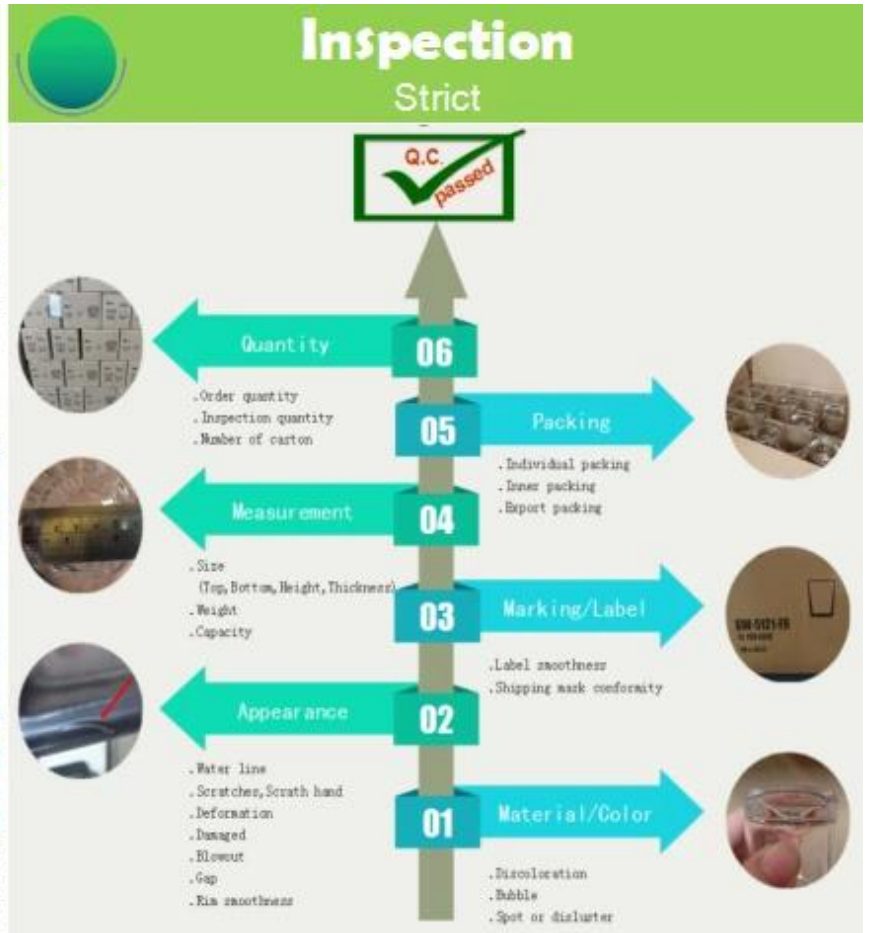

More Product Pictures

Office & Sample Room

Factory Show

* Production Process

Decoration firing

After decal

Inspection the decal product

Packing

Ready to loading

QC
Professional

Measure
Accurate

Sales Team

Sourcing&Doc Team

Customer Services

Product Designer

خصائص الزجاج المنفوخ في الشهر