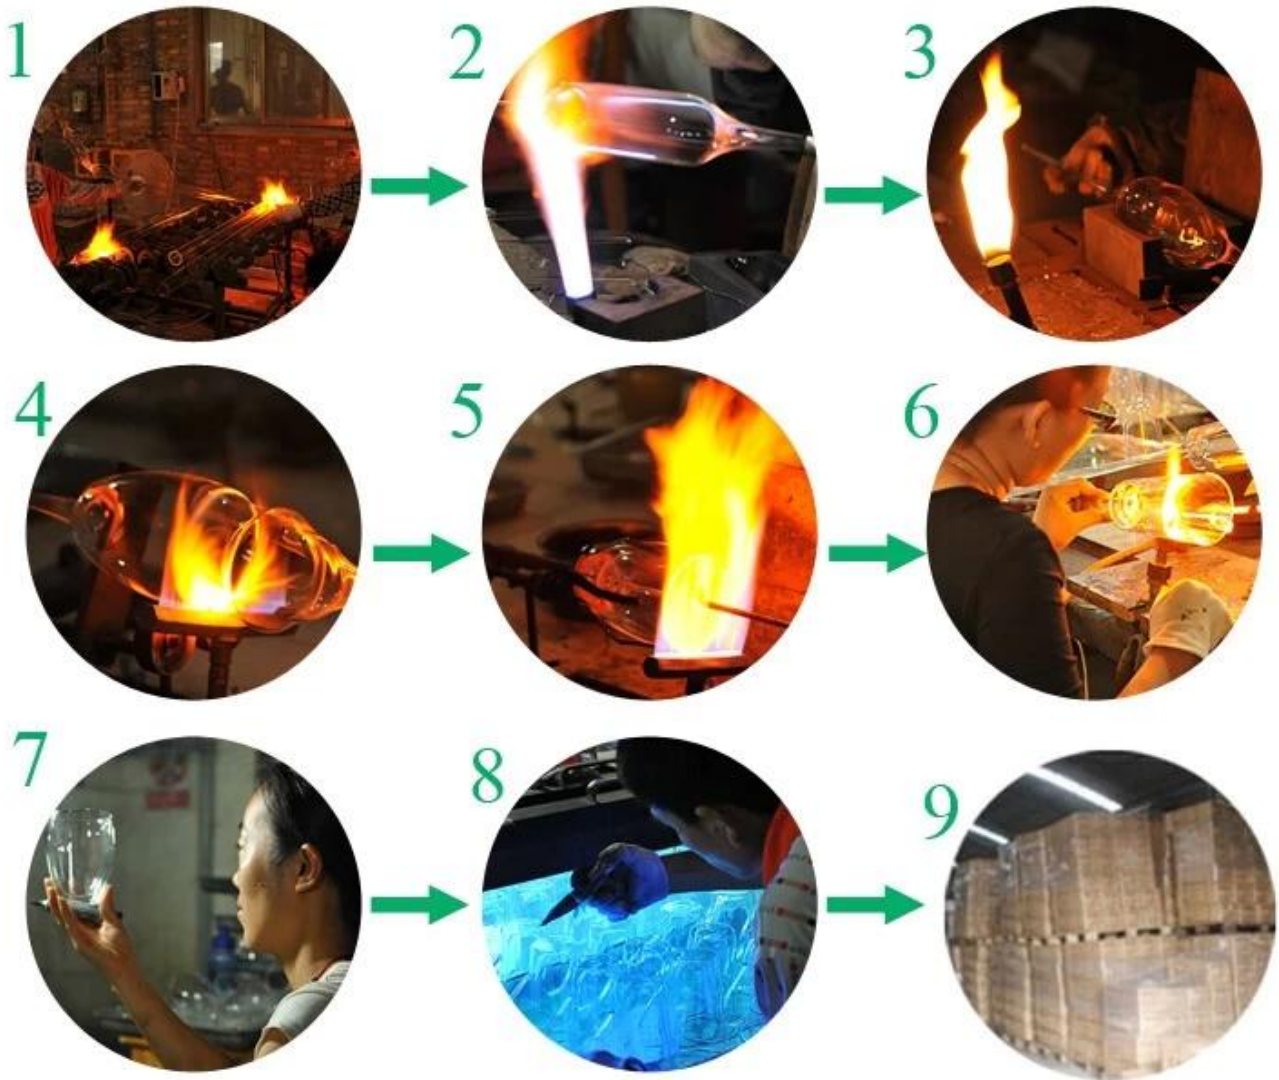

Borosilicate glass

Related products: