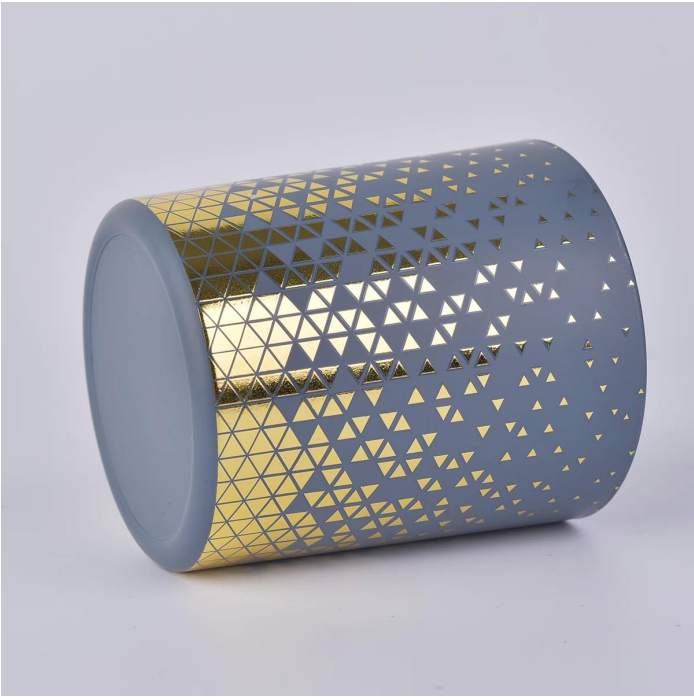

### Material and Finish

- Material: High-quality stainless steel with a gold-plated finish.
- Thickness: 80 micrometers, ensuring durability and stability.
- AQL: 6.5, indicating a high level of quality control.
- Surface: Smooth and polished, resistant to corrosion and scratches.

### Design and Features

- Design: Modern and minimalist, featuring a repeating geometric pattern.
- Function: Suitable for use as a decorative vase or a functional container.
- Nesting: Designed to nest together for easy storage and transport.
- Versatility: Can be used in various settings, from home decor to commercial spaces.