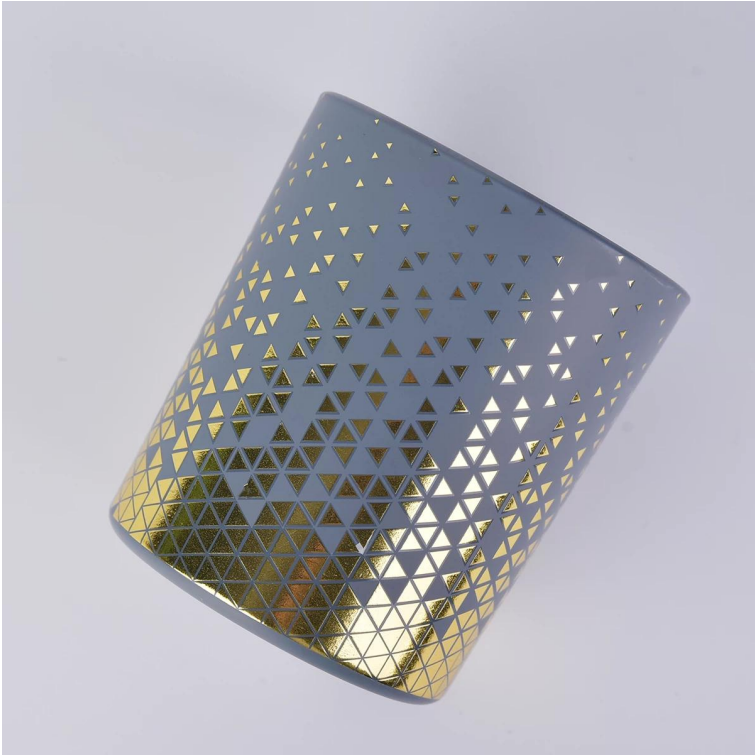

### Material and Finish

- Material: High-quality stainless steel with a gold-plated finish.
- Thickness: 80 micrometers, ensuring durability and stability.
- AQL: 6.5, indicating a high level of quality control.
- Surface: Smooth and polished, resistant to corrosion and scratches.

### Design and Features

- Design: Modern and minimalist, featuring a repeating geometric pattern.
- Function: Suitable for use as a decorative vase or a functional container.
- Nesting: Designed to nest together for easy storage and transport.
- Versatility: Can be used in various settings, from home decor to commercial spaces.