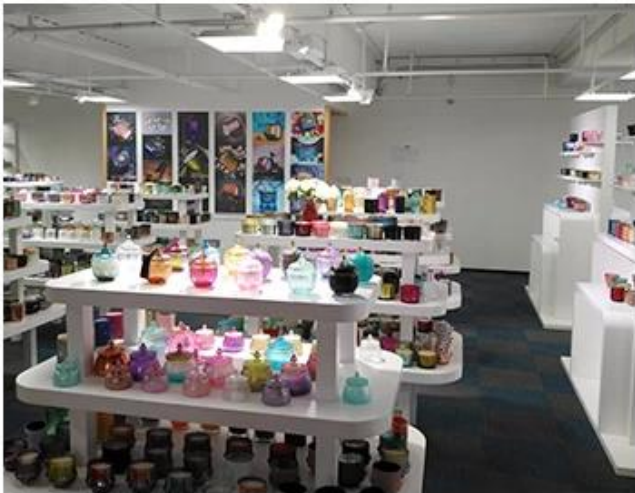

Wooden case

Office & Sample Room

1800

Meiyang Glass

Meiyang Glass 5000 Shenzhen

SAMPLE ROOM

There are more than 5000 products in
sample room of Sunny Glassware
for your reference. No second Co. in China!

Factory Show