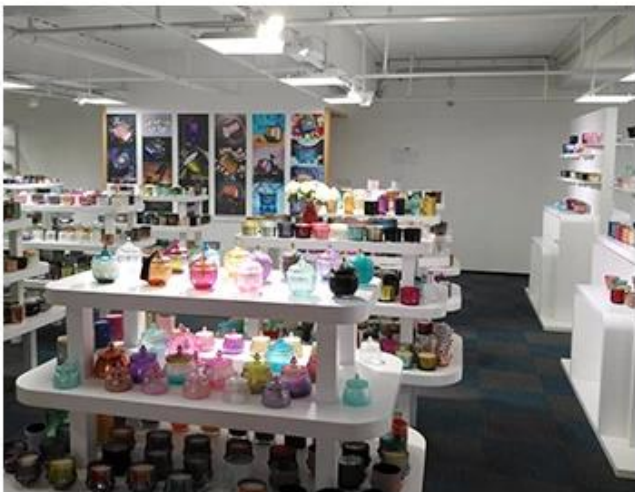

5000

Shenzhen

SAMPLE ROOM

There are more than 5000 products in
sample room of Sunny Glassware
for your reference. No second Co. in China!

Factory Show

0000 0000:0000 0000000000 00 000000 .0000000000 000 0000000000 0000000000 0000 000 0000