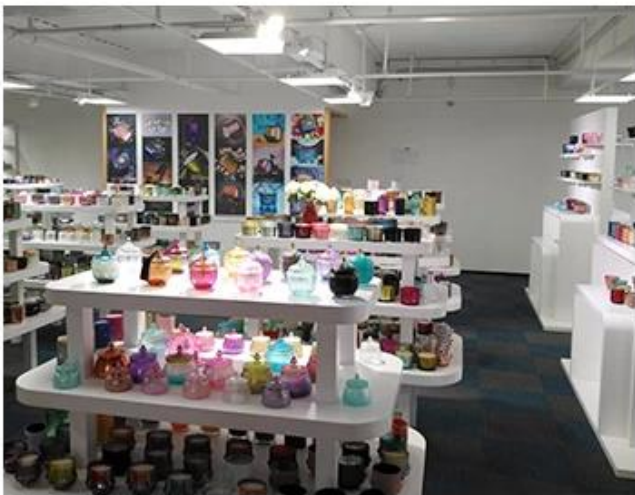

SAMPLE ROOM

There are more than 5000 products in
sample room of Sunny Glassware
for your reference. No second Co. in China!

Factory Show

0000000 0000 0 0000000 0000000000 00 000000 .00000000 000 000000000 00000000000 000 0000 0000
0000000.00.00000:0000