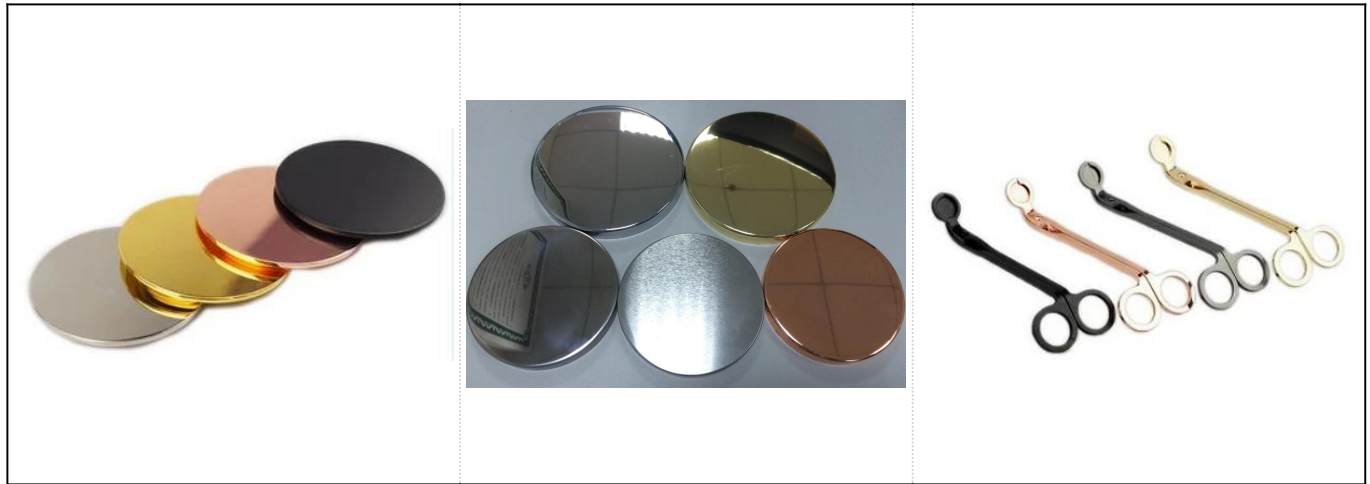

  
More Product Pictures

Regular hot sale items					
SGR8080		Dia:80mm Height:54mm Capacity:290ml/ 10oz	SGR135 5		Dia:135mm Height:54mm Capacity:470ml/ 16oz
SGQH150 10808		Dia:128mm Height: 63mm Capacity:560ml/ 19oz	SGMSL1 5110302		Dia: 132mm Height: 58mm Capacity: 280ml/ 9.5oz
SGQH150 10805		Dia:61mm Height:37mm Capacity:120ml/ 4oz	SGQH15 010804		Dia:83mm Height:44mm Capacity:210ml/ 7.1oz

### الملحقات المتطابقة: