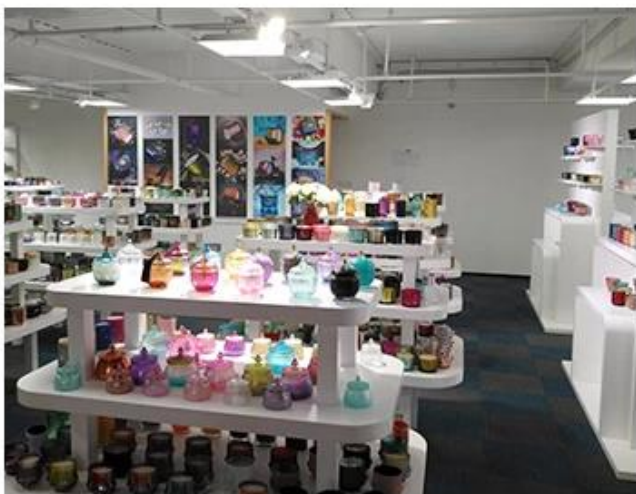

# SAMPLE ROOM

There are more than 5000 products in  
sample room of Sunny Glassware  
for your reference. No second Co. in China!