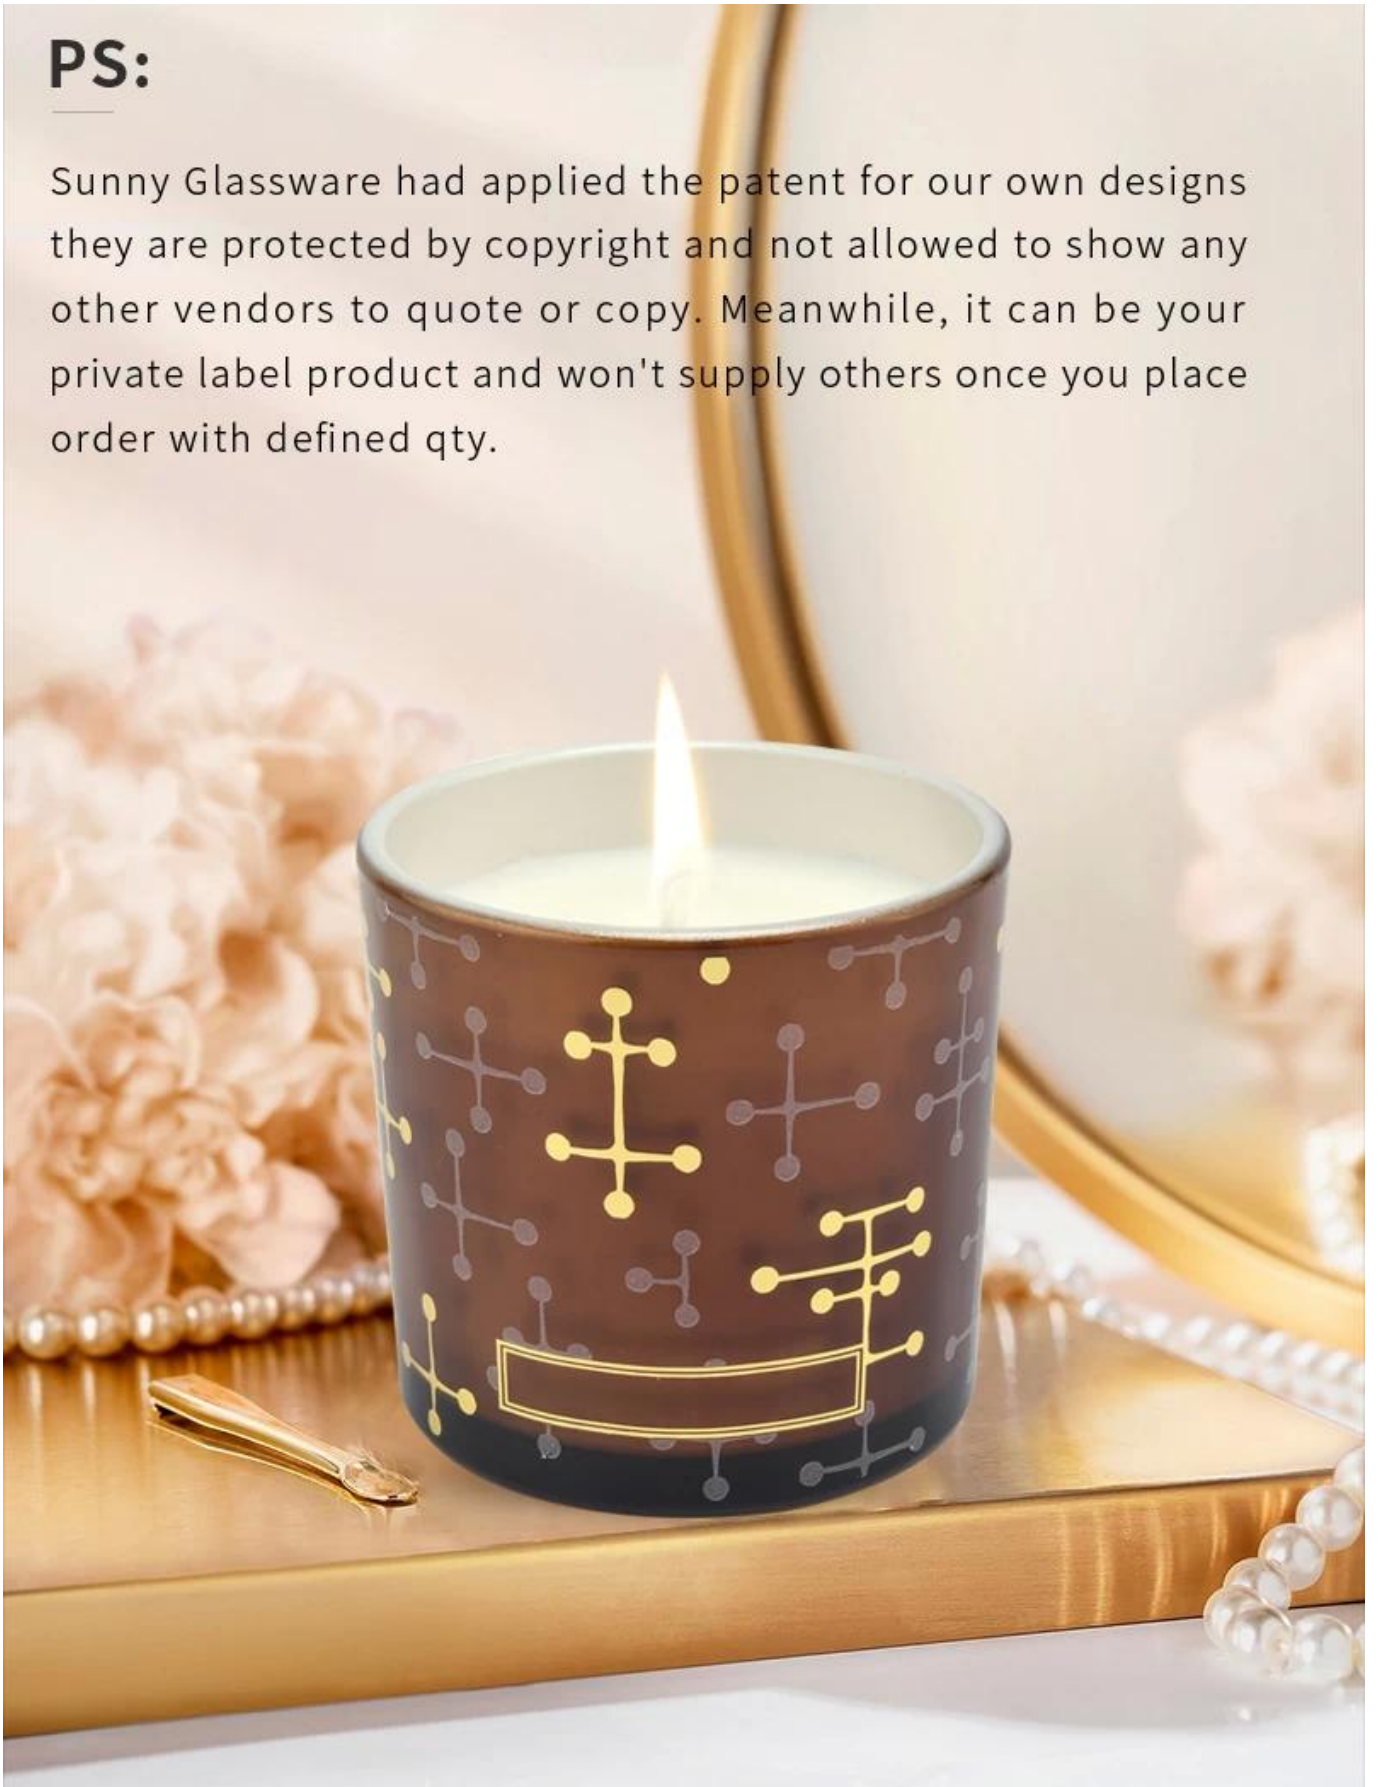

Capacity	120ml
weight	120g

PS:

Sunny Glassware had applied the patent for our own designs they are protected by copyright and not allowed to show any other vendors to quote or copy. Meanwhile, it can be your private label product and won't supply others once you place order with defined qty.