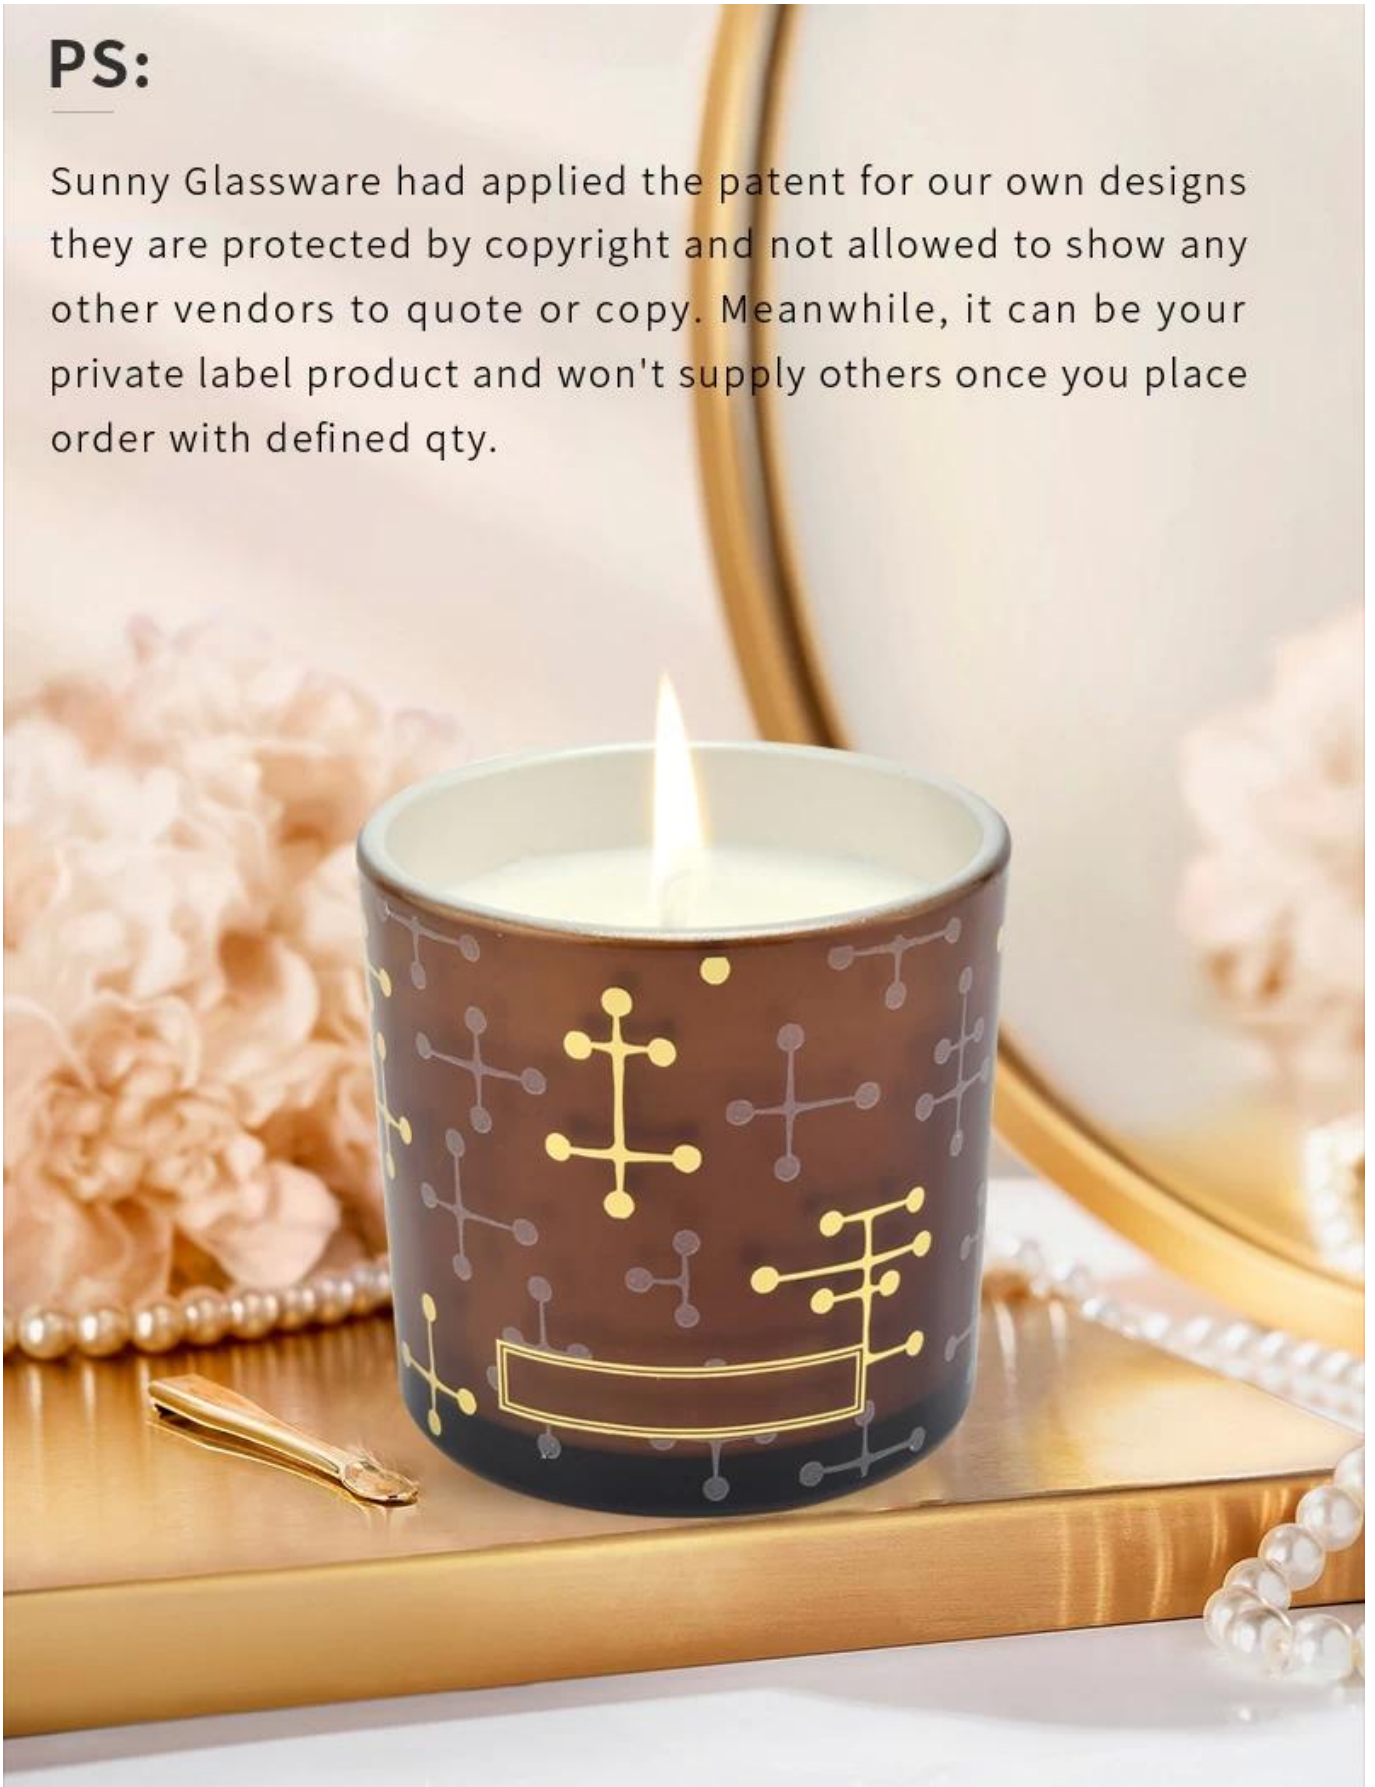

Capacity	120ml
weight	120g

PS:

Sunny Glassware had applied the patent for our own designs they are protected by copyright and not allowed to show any other vendors to quote or copy. Meanwhile, it can be your private label product and won't supply others once you place order with defined qty.