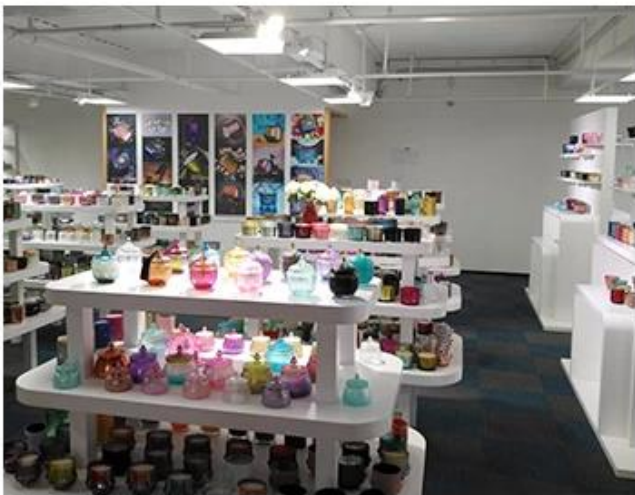

Wooden case

Office & Sample Room

1800

Meiyang Glass

Meiyang Glass 5000 Shenzhen

SAMPLE ROOM

There are more than 5000 products in
sample room of Sunny Glassware
for your reference. No second Co. in China!

Factory Show