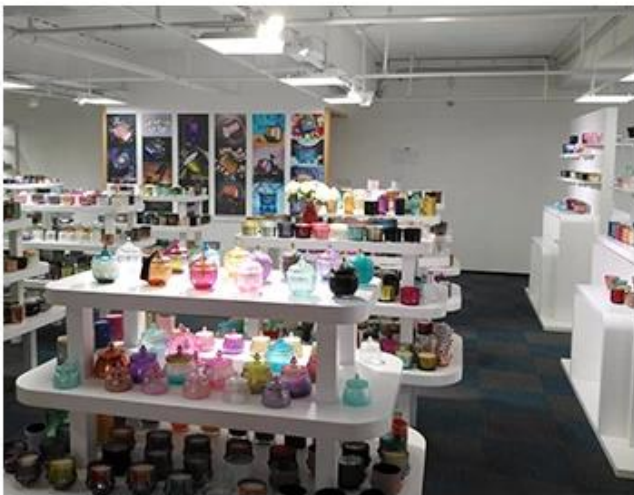

Meiyang Glass

Meiyang Glass 5000 Shenzhen

SAMPLE ROOM

There are more than 5000 products in
sample room of Sunny Glassware
for your reference. No second Co. in China!

Factory Show

XXXXXXXX XXXX X XXXXXXX XXXXXXXXXXXX XX XXXXX .XXXXXXXX XXX XXXXXXXXXXX XXXXXXXXXXXX XXX XXX XXXX
XXXXXXXX.XX.XXXXX:XXXX