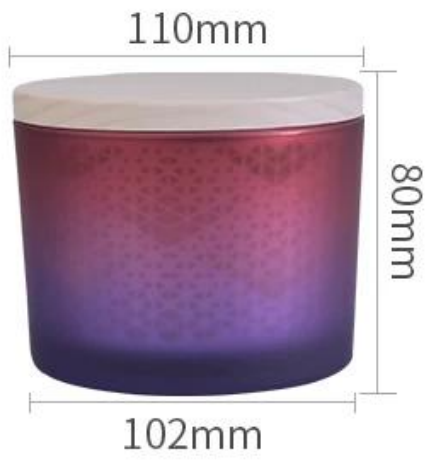

Capacity	495ml
weight	465g