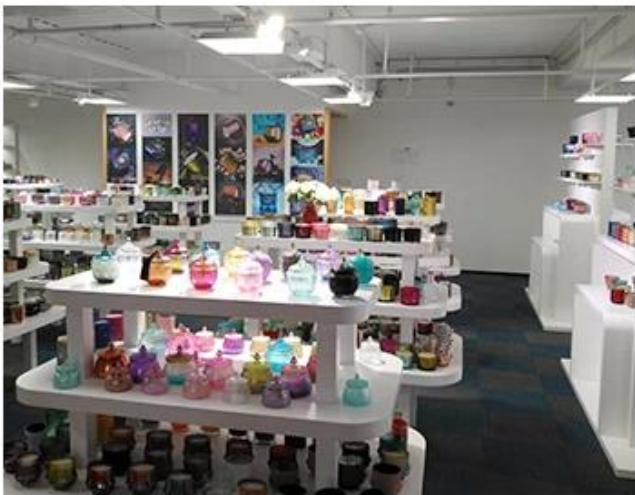

## Office & Sample Room

1800

# SAMPLE ROOM

---

There are more than 5000 products in  
sample room of Sunny Glassware  
for your reference. No second Co. in China!