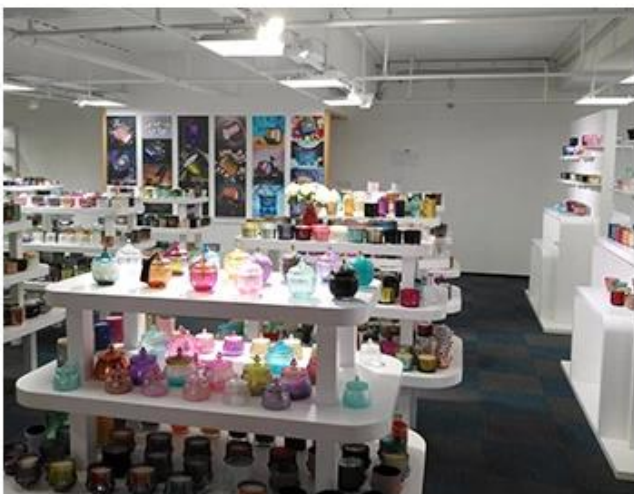

SAMPLE ROOM

There are more than 5000 products in
sample room of Sunny Glassware
for your reference. No second Co. in China!