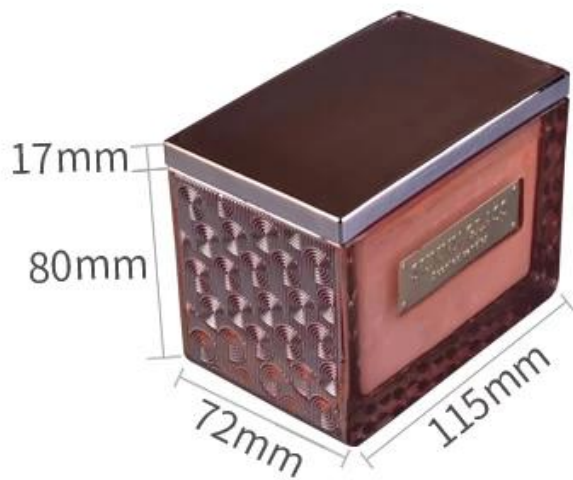

13oz 15 0000000 00 00000000 000000 0000 000000 000000 000000
0000000

Exquisite Embossed Pattern

Capacity	371ml
weight	687g+179g
lid width	73mm

PS:

Sunny Glassware had applied the patent for our own designs they are protected by copyright and not allowed to show any other vendors to quote or copy. Meanwhile, it can be your private label product and won't supply others once you place order with defined qty.