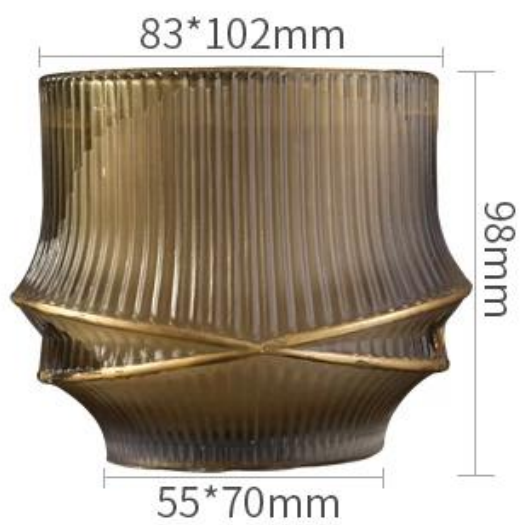

Capacity	390ml
weight	565g