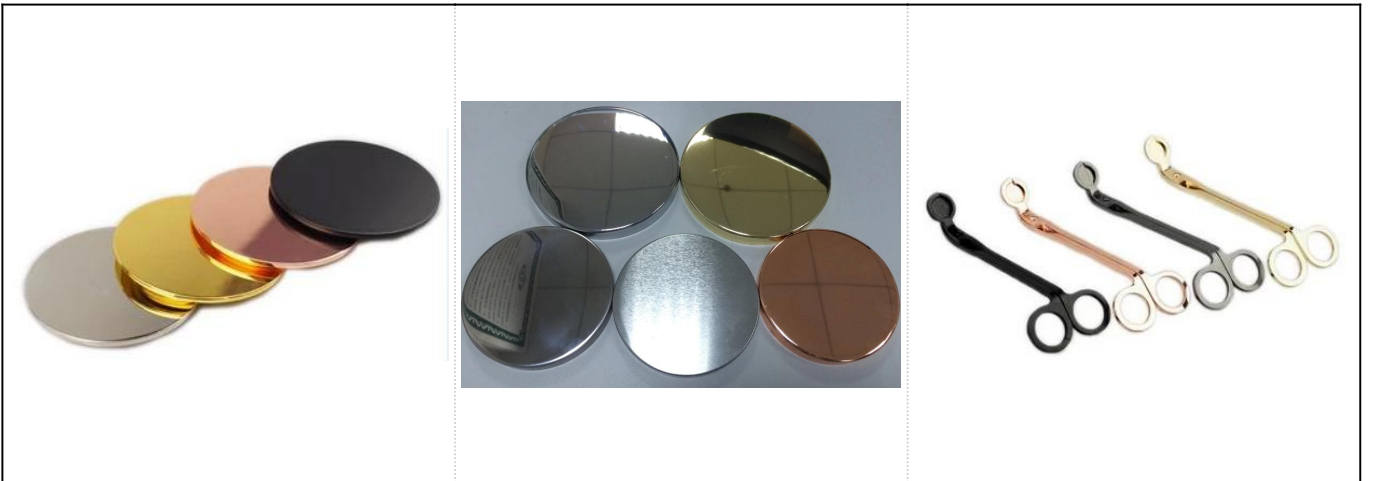

اكسسوارات اغطية شمعة: