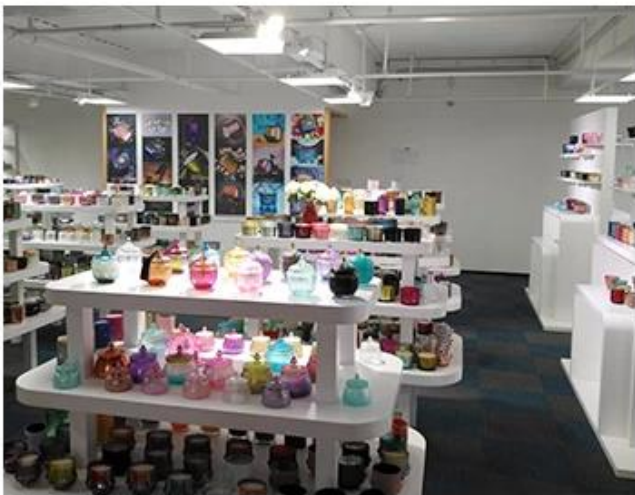

Meiyang Glass

Meiyang Glass 5000 Shenzhen

SAMPLE ROOM

There are more than 5000 products in
sample room of Sunny Glassware
for your reference. No second Co. in China!

Factory Show

0000000 0000 0 0000000 0000000000 00 000000 .00000000 000 000000000 00000000000 000 0000 0000
0000000.00.00000:0000