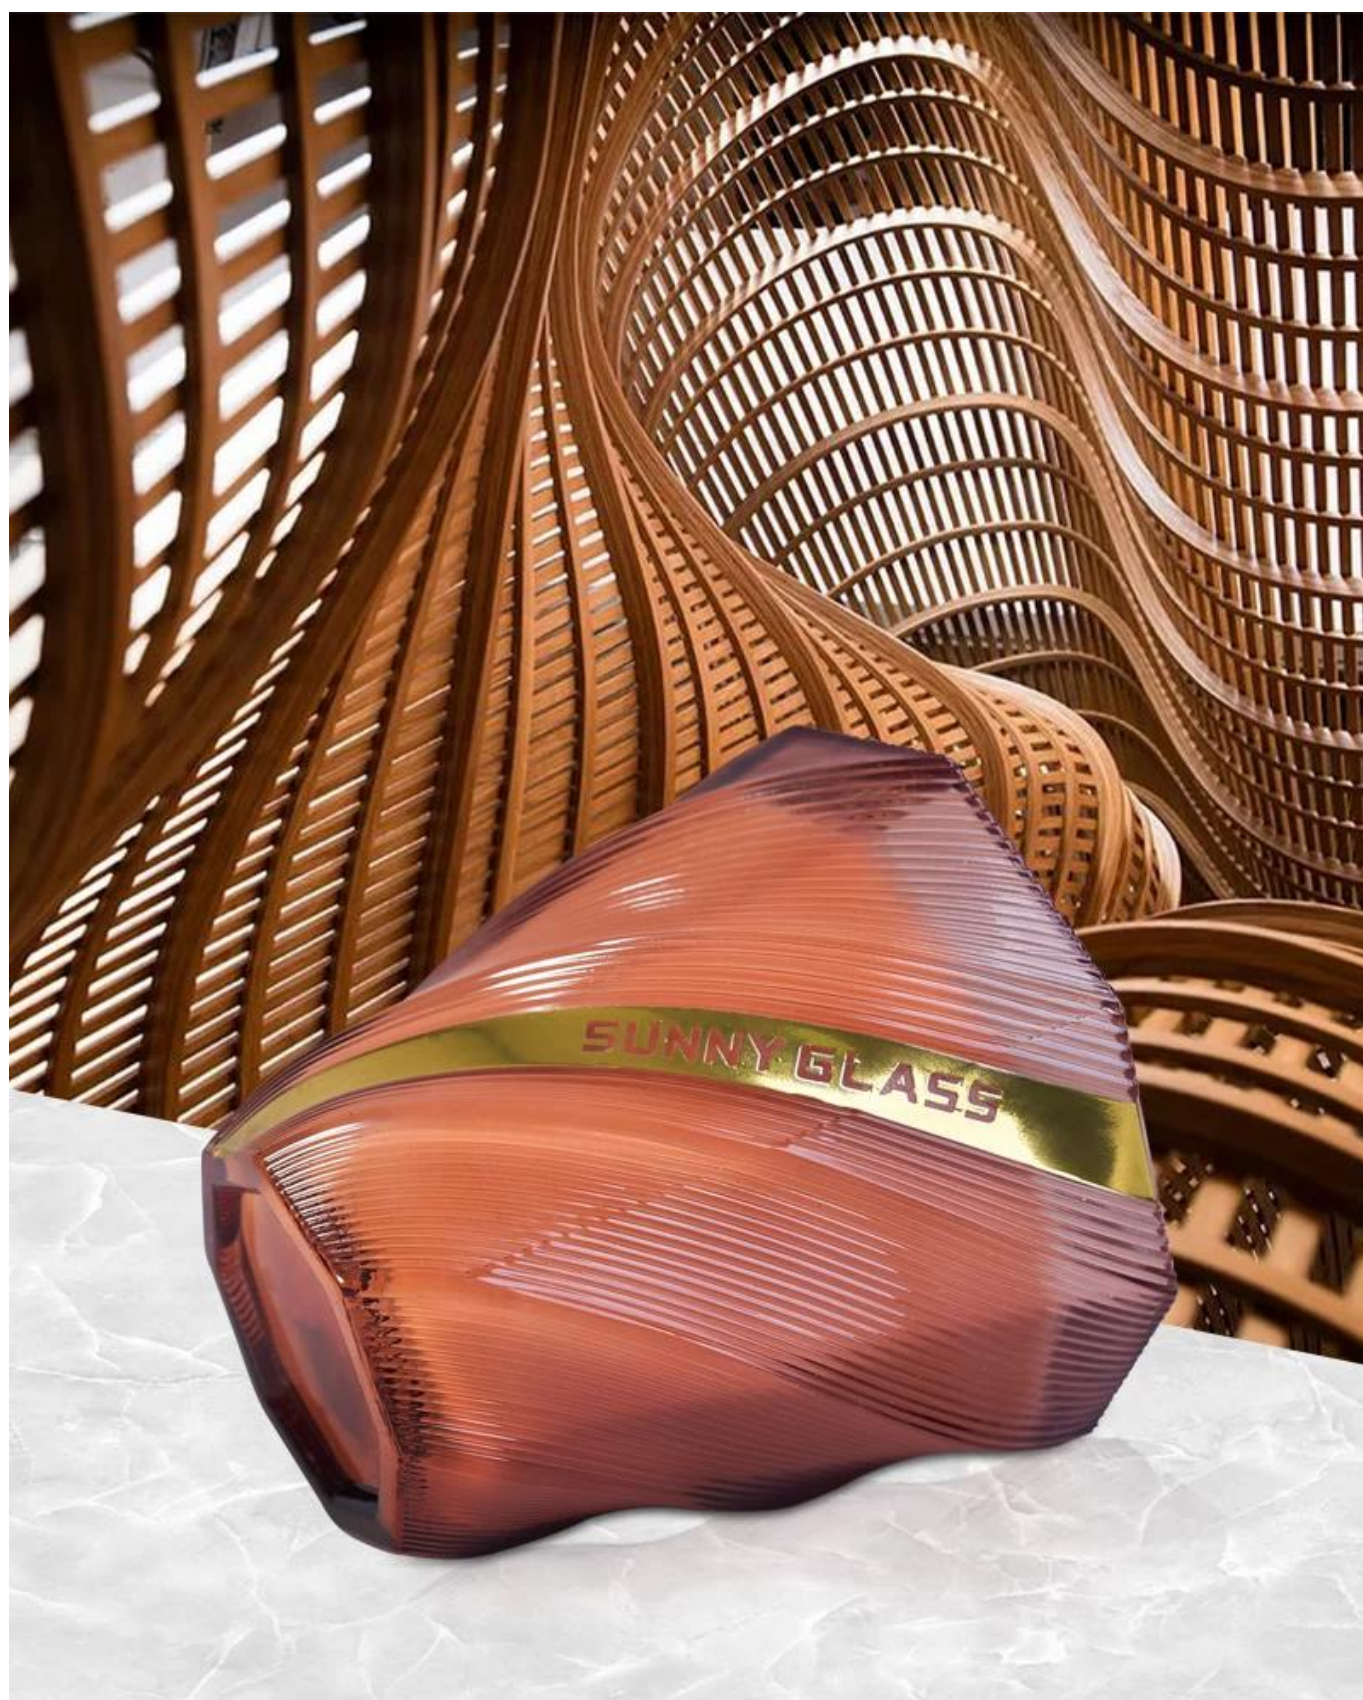

12oz 13oz 玻璃杯 玻璃杯 玻璃杯 玻璃杯 玻璃杯 玻璃杯 玻璃杯 玻璃杯
玻璃杯 玻璃杯

Exquisite Embossed Pattern

Capacity	365ml
Weight	424g

PS:

Sunny Glassware had applied the patent for our own designs they are protected by copyright and not allowed to show any other vendors to quote or copy. Meanwhile, it can be your private label product and won't supply others once you place order with defined qty.