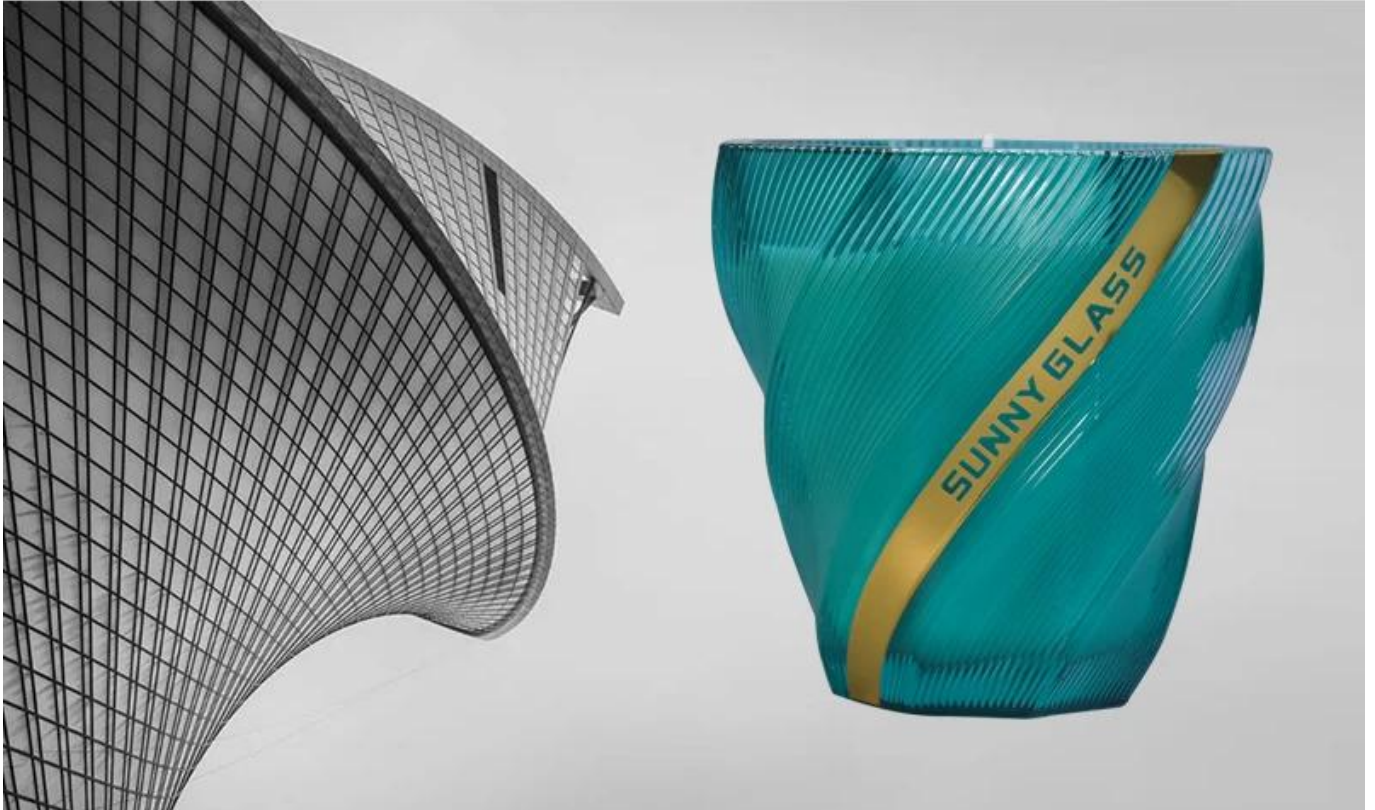

12oz 13oz 玻璃杯 玻璃杯 玻璃杯 玻璃杯 玻璃杯 玻璃杯 玻璃杯 玻璃杯
玻璃杯 玻璃杯

Exquisite Embossed Pattern

Capacity	365ml
Weight	424g

PS:

Sunny Glassware had applied the patent for our own designs they are protected by copyright and not allowed to show any other vendors to quote or copy. Meanwhile, it can be your private label product and won't supply others once you place order with defined qty.