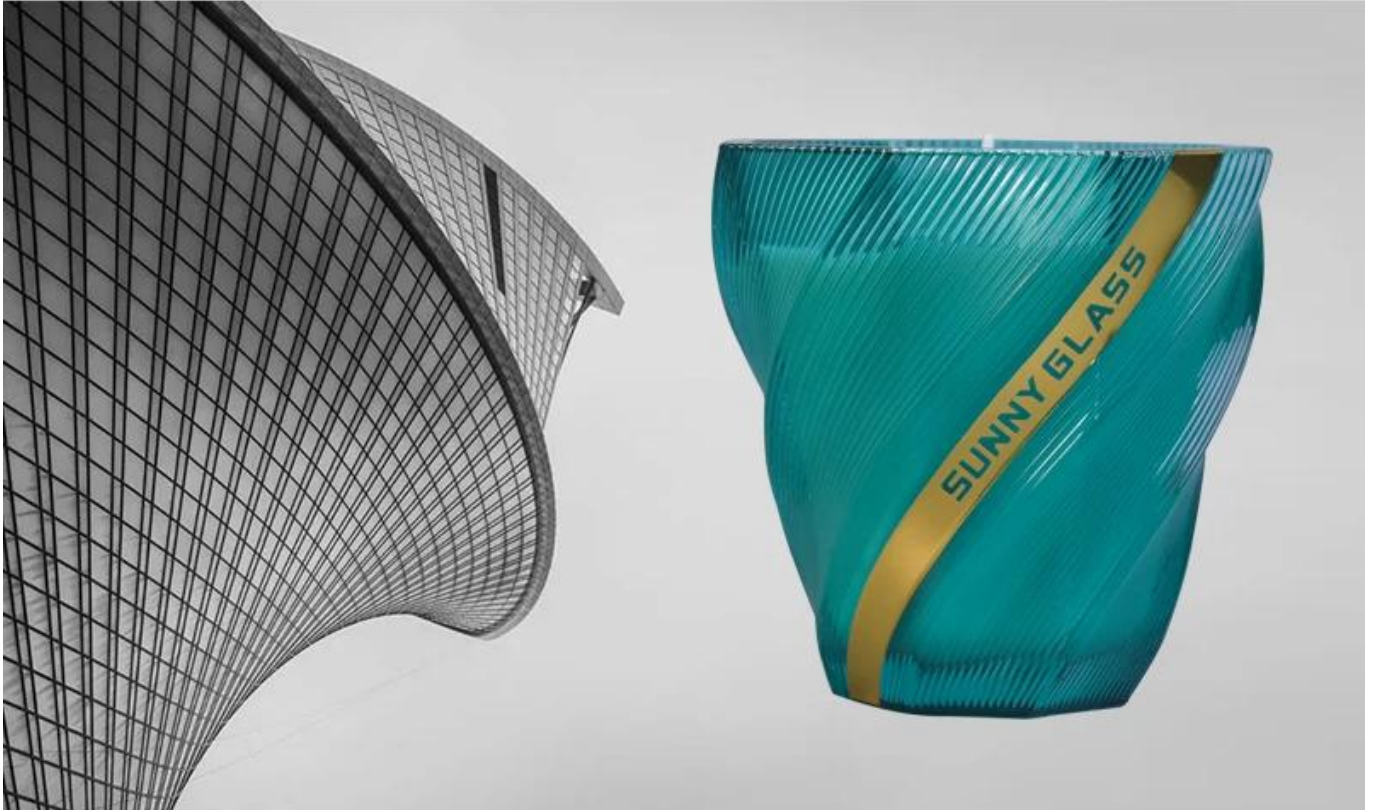

Capacity	365ml
Weight	424g