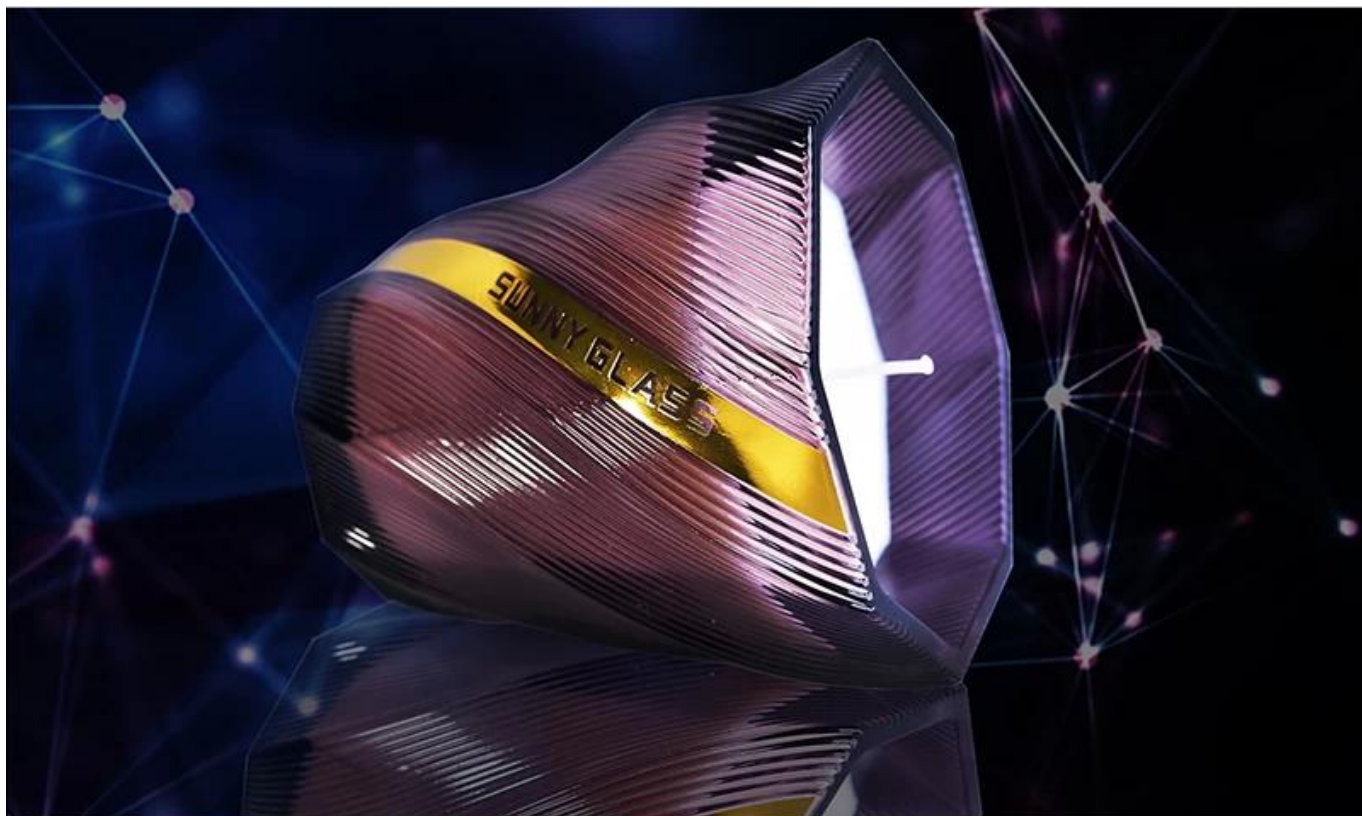

12oz 13oz 玻璃杯 玻璃杯 玻璃杯 玻璃杯 玻璃杯 玻璃杯 玻璃杯 玻璃杯
玻璃杯 玻璃杯

Exquisite Embossed Pattern

Capacity	365ml
Weight	424g

PS:

Sunny Glassware had applied the patent for our own designs they are protected by copyright and not allowed to show any other vendors to quote or copy. Meanwhile, it can be your private label product and won't supply others once you place order with defined qty.