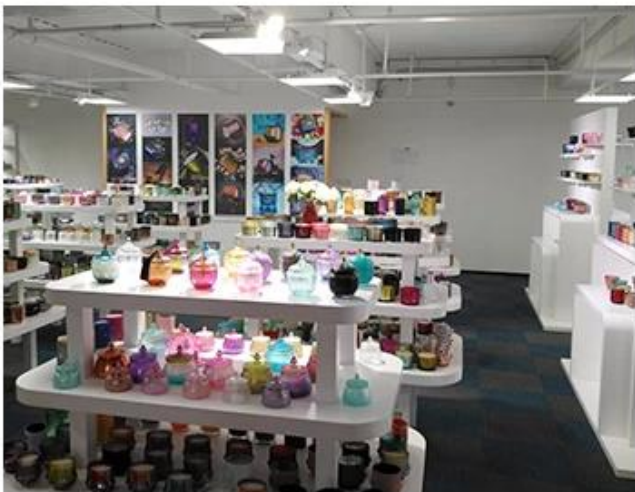

Wooden case

Office & Sample Room

1800

Meiyang Glass

Meiyang Glass 5000

Shenzhen

SAMPLE ROOM

There are more than 5000 products in
sample room of Sunny Glassware
for your reference. No second Co. in China!