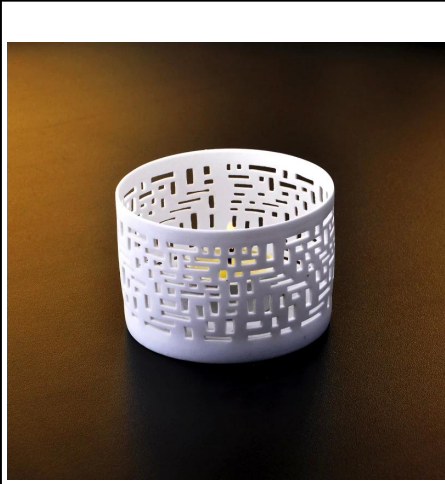

Votive ceramic candlestick

Product Details

	Item name	Votive ceramic candlestick
	Item No.	SGJH008
	Size	T:80mm*B:76mm*H:82mm
	Brand	Sunny Glassware
	Sample time	1.5 days if at exist shape and size of products 2.15 days if need new shape and size of products
	Packing	Normal safety packing 24pcs/36pcs/48pcs etc. per export carton with egg divider
	MOQ	5000pcs
	Delivery time	Within 35 days after order confirmed
	Payment terms	30% deposit by T/T in advance, the balance after showing the copy of B/L
	Product feature	1.High quality and competitve prices 2.Meet FDA, SGS,LFGB etc. test 3.Eco-friendly 4.Widely apply to Wedding, party, home, bar etc. 5.Machine made

More Product Pictures

T:80mm

H:82mm

B:76mm

Similar Products Link

Office & Sample Room

Factory Show

Spray colour