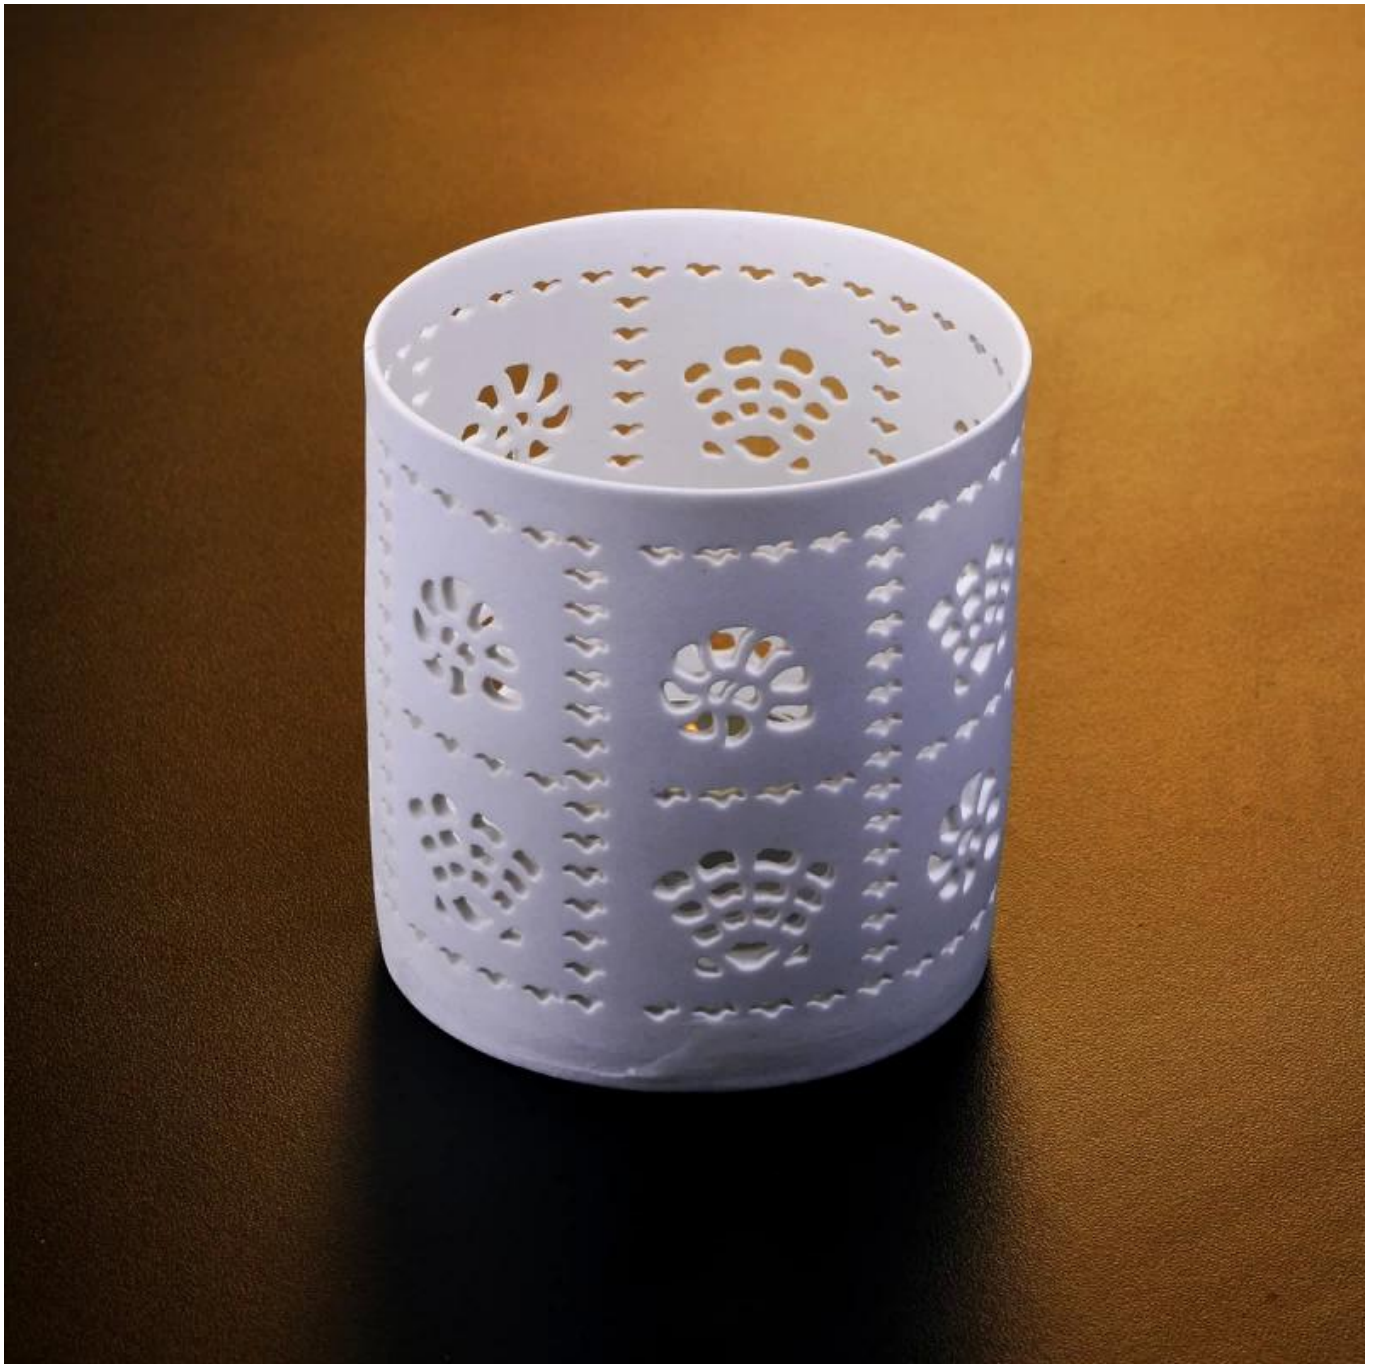

Votive ceramic candlestick

Product Details

	Item name	Votive ceramic candlestick
	Item No.	SGJH008
	Size	T:80mm*B:76mm*H:82mm
	Brand	Sunny Glassware
	Sample time	1.5 days if at exist shape and size of products 2.15 days if need new shape and size of products
	Packing	Normal safety packing 24pcs/36pcs/48pcs etc. per export carton with egg divider
	MOQ	5000pcs
	Delivery time	Within 35 days after order confirmed
	Payment terms	30% deposit by T/T in advance, the balance after showing the copy of B/L
	Product feature	1.High quality and competitve prices 2.Meet FDA, SGS,LFGB etc. test 3.Eco-friendly 4.Widely apply to Wedding, party, home, bar etc. 5.Machine made

More Product Pictures

T:80mm

H:82mm

B:76mm

Similar Products Link

Office & Sample Room

Factory Show

Spray colour