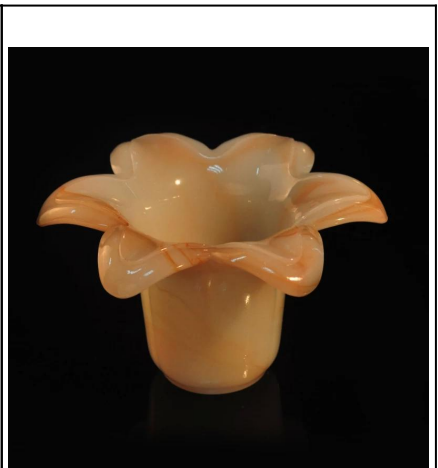

Similar Products Link