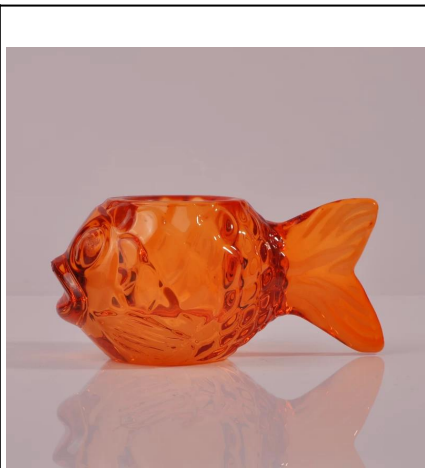

Similar Products Link