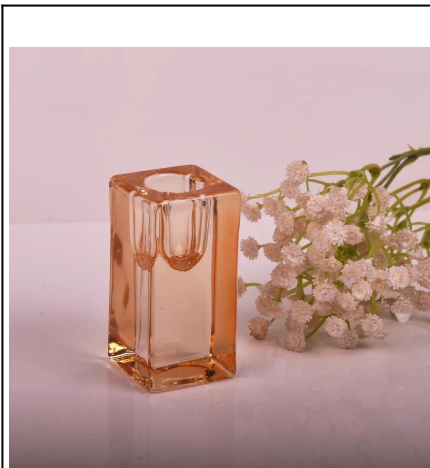

Similar Products Link