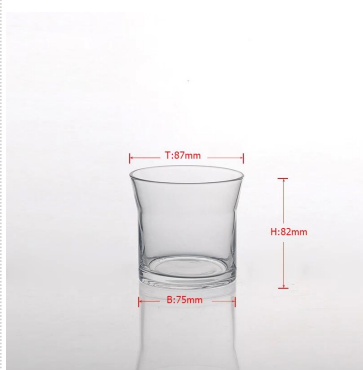

square clear glass candle jar

Product Details

	Item Name	square clear glass candle jar
	Item number.	SGJD12582
	Size	T: 125 mm * B: 117mm H: 82mm
	Weight	562g
	Sample time	1.5 -7days if at exist shape and size of the products 2:20 days if you need new shape and size of products
	Packing	Normal safe packing
	MOQ	60,000pcs
	Delivery time	Within 35 days after order confirmed
	Payment terms	30% deposit by T / T in advance, the balance after showing the copy of B / L
	Product Feature	1.High quality and competitive prices 2.Meet FDA, SGS, LFGB test etc. 3.Eco-friendly 4.Widely applies to wedding, party, house, bar etc. 5.Machine made

More Product Pictures

Similar Products Link

[Green Tree Glass Candle Holder](#)

[Square tea light holders for home](#)

[goblet candle holder](#)

Office & Sample Room

Factory Show

Spray colour