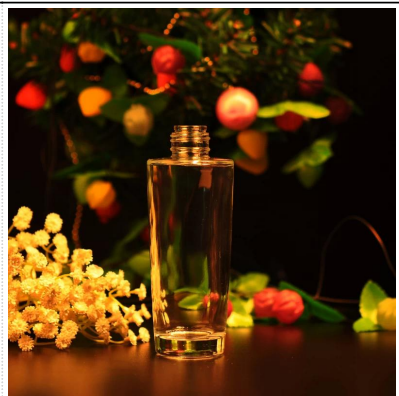

new custom unique shape women cologne glass parfum bottle empty perfume bottle

Product Details

| | |
|-----------------|--|
| Item name | new custom unique shape women cologne glass parfum bottle empty perfume bottle |
| Item No. | SGGW15061914 |
| Size | T:36mm*B:36mm*71mm*H:71mm |
| Capacity/Weight | 198g/700ml |
| Sample time | 1.5 days if at exist shape and size of products 2.15 days if need new shape and size of products |
| Packing | Normal safety packing 24pcs/36pcs/48pcs etc. per export carton with egg divider |
| MOQ | 100000pcs |
| Delivery time | Within 35 days after order confirmed |
| Payment terms | 30% deposit by T/T in advance, the balance after showing the copy of B/L |
| Product feature | <ol style="list-style-type: none"> 1.High quality and competitve prices 2.Meet FDA, SGS,LFGB etc. test 3.Eco-friendly 4.Widely apply to Wedding, party, home, bar etc. 5.Machine made |

More Product Pictures

[Similar Products Link](#)

Office & Sample Room

Factory Show

Spray colour

For more information, please visit our website: www.okcandle.com