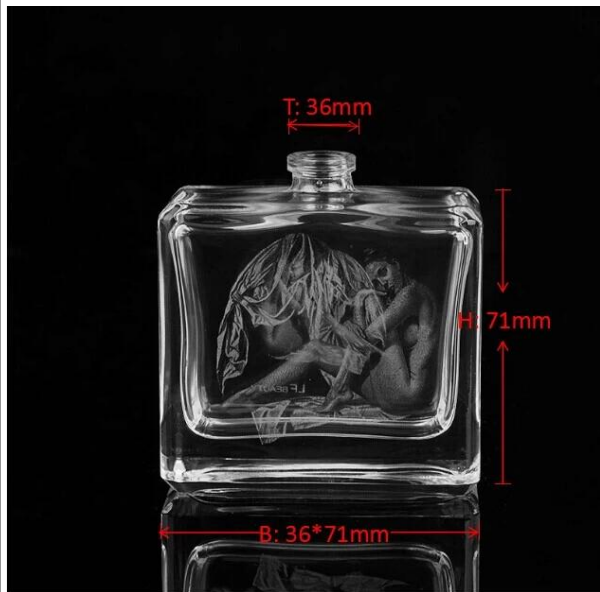

new custom unique shape women cologne glass parfum bottle empty perfume bottle

Product Details

| | |
|-----------------|--|
| Item name | new custom unique shape women cologne glass parfum bottle empty perfume bottle |
| Item No. | SGGW15061914 |
| Size | T:36mm*B:36mm*71mm*H:71mm |
| Capacity/Weight | 198g/700ml |
| Sample time | 1.5 days if at exist shape and size of products 2.15 days if need new shape and size of products |
| Packing | Normal safety packing 24pcs/36pcs/48pcs etc. per export carton with egg divider |
| MOQ | 100000pcs |
| Delivery time | Within 35 days after order confirmed |
| Payment terms | 30% deposit by T/T in advance, the balance after showing the copy of B/L |
| Product feature | <ol style="list-style-type: none"> 1.High quality and competitve prices 2.Meet FDA, SGS,LFGB etc. test 3.Eco-friendly 4.Widely apply to Wedding, party, home, bar etc. 5.Machine made |