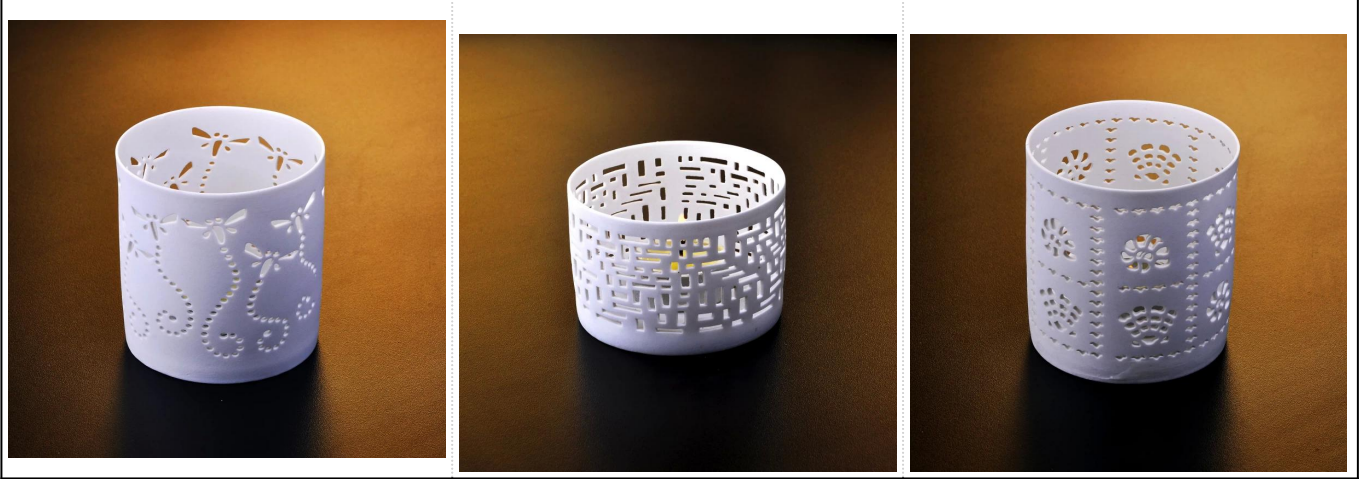

Office & Sample Room