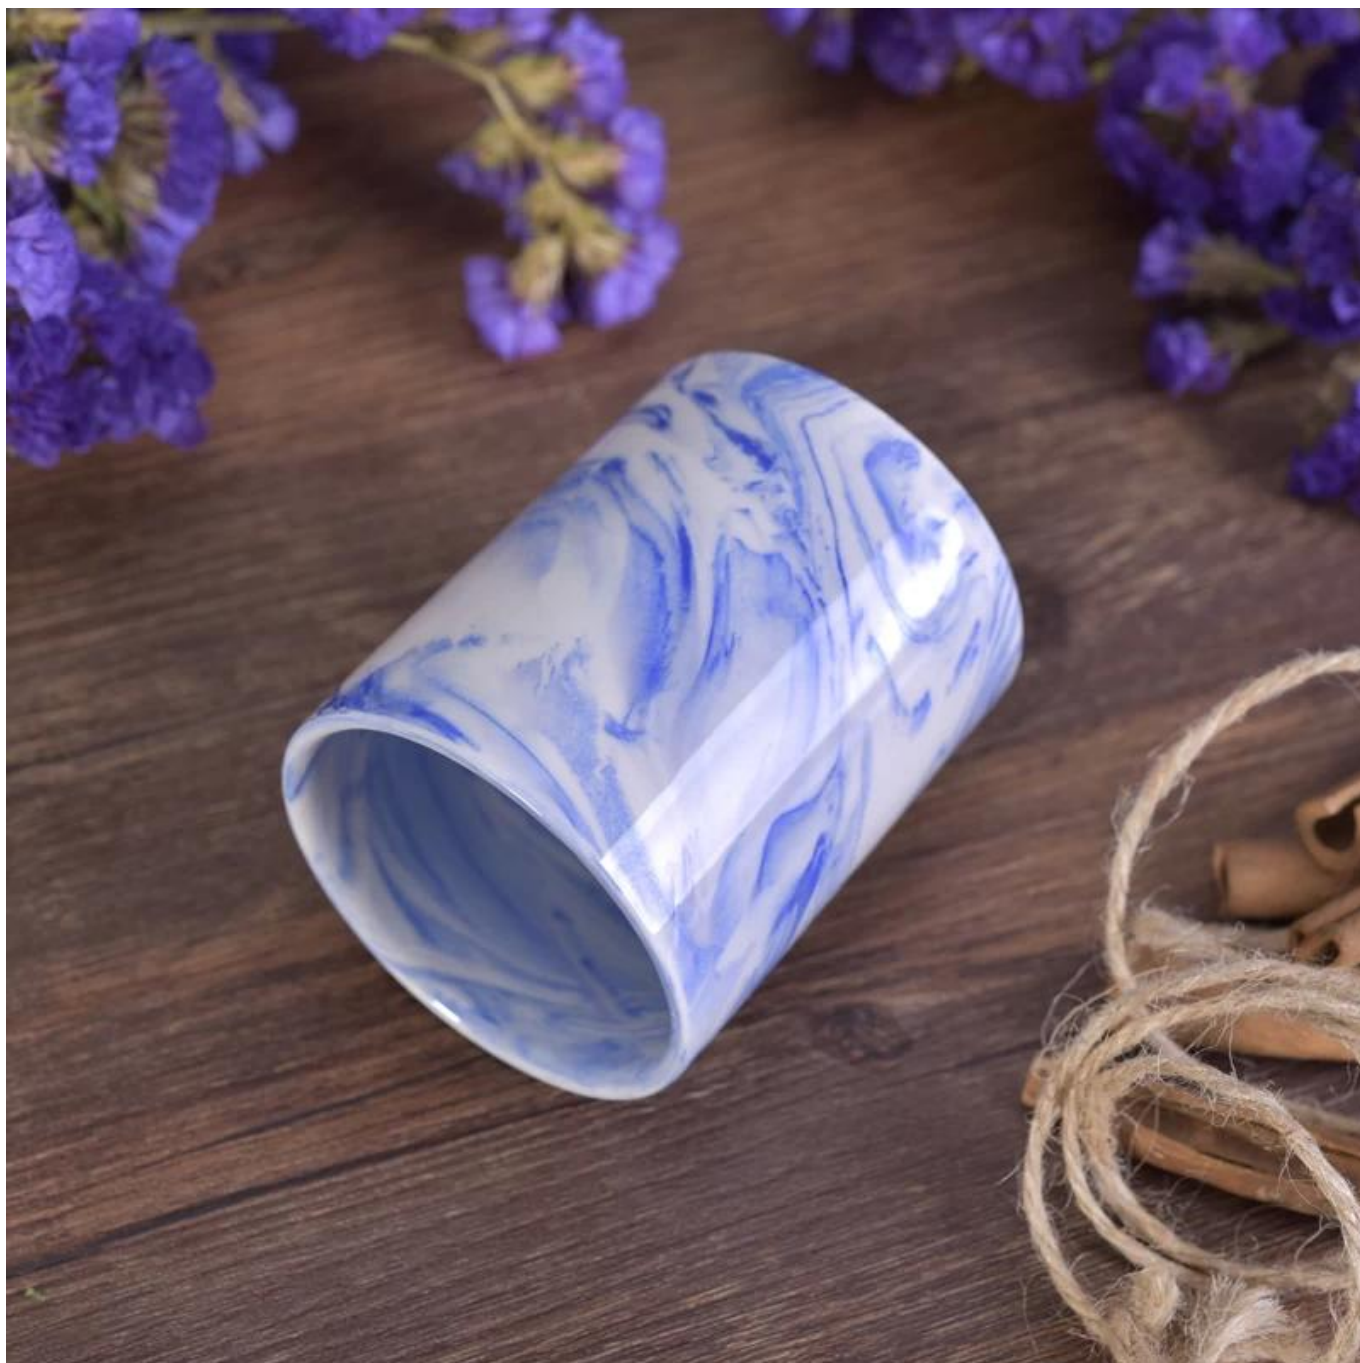

home deco 5 oz marble ceramic candle holders

Item number.	SGSN6375
Material	Ceramic
Craft	ceramic candle jar
Samples time	1. 5 days if there is a exist and size of the ceramic 2. 15 days, if you need a new shape and size ceramic
Product Capacity	500,000 ~ 1,000,000 pieces per month
The Features of products	1. Hand made ceramic candle jar 2. Suitable for use in hotel, house, etc. 3. This eco-friendly. 4. Meet FDA test ; ASTM; CA 65 test
Delivery time	1. Within 35 days after the sample and in order confirmed. 2. Withn 10 days if we have goods in stock
Payment Terms	1. 30% deposit by T / T in advance, the balance after showing the copy of B / L 2. L/C, Escrow, T/T and Western Union can be acceptable, but different countries different payment terms.
Packing & Shiping way	1. Normal packing, 24pcs,36pcs or 48pcs into export carton, carton with cardboard divider.Export with egg divider 2. By sea, by air, by express and the delivery agent acceptable as your requirement.