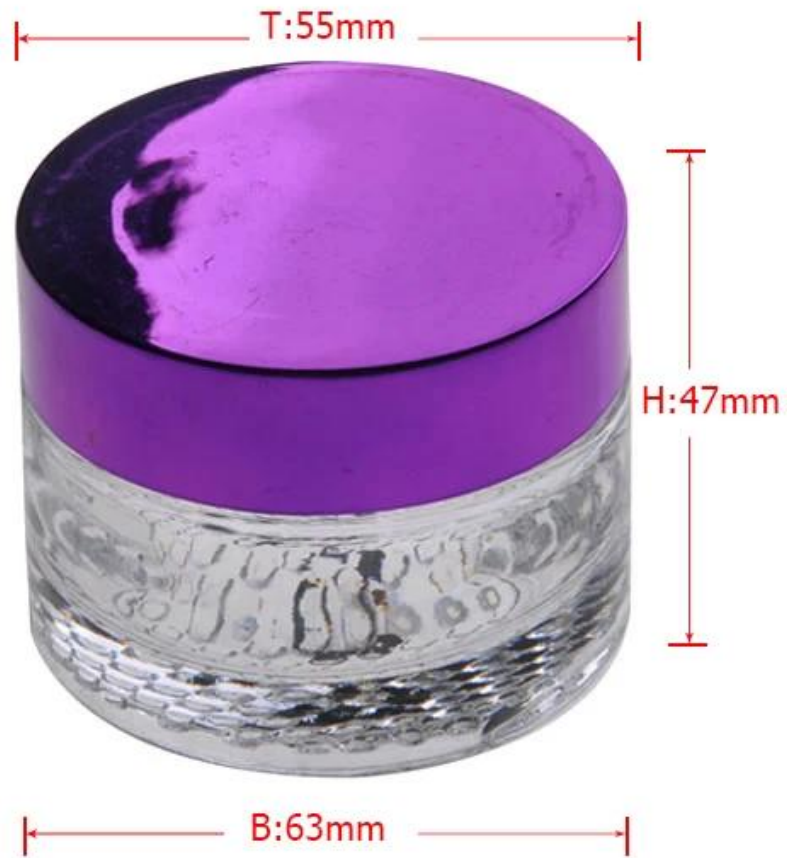

## Product Details:

Material	High white glass
Process	IS Machine
Samples time	1. 5 days if at exit shaped and size of glass 2. 15 days if need new shape or size of glass
Packing	Normal packing,72 pcs into export carton, carton with cardboard divider
Product Capacity	500,000~1,000,000 pcs per month
Delivery time	Within 35 days after the sample and order confirmed
Payment terms	30% deposit by T/T in advance and the balance against the copy of B/L
Shipment	By sea, by air, by Express and your shipping agent is acceptable
Product Features	1. Unique design 2. The mouth of cup is carefully polishes to ensure comfortable for using 3. It is eco-friendly 4. Meet CE & FDA test & CA 65 test
For your choices	1. Different designs and sizes for choice 2. Any color painted, frost, electroplate, pattern laser carver processing 3. Special package like shrink wrap, color gift box, white gift box etc 4. We have exclusive workers for quality control 5. We have professional workshop and warehouse to ensure the delivery time

## Product Photo:

**Related Products:**

62ml glass perfume bottle  
with lid

colored glass perfume  
bottle

perfume bottle

**Company Show:**

**Factory Show:**

For more [glass perfume bottle](http://www.okcandle.com/) or any glassware, please visit our website: <http://www.okcandle.com/>  
Or here may help you know more about us: [FAQ](#)