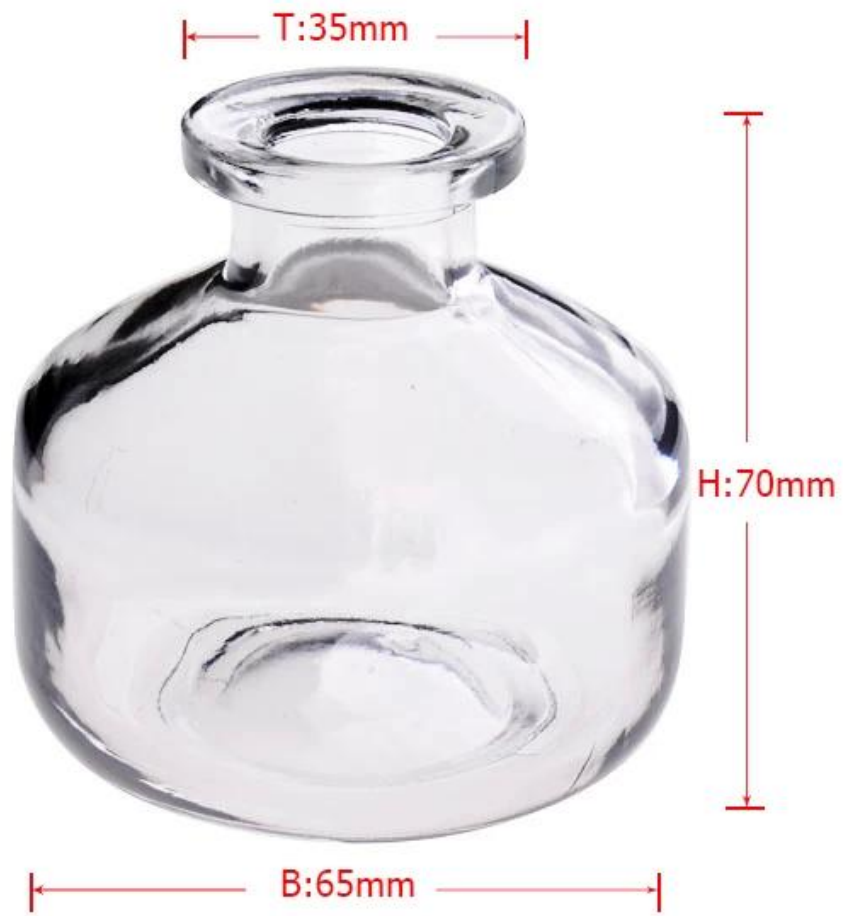

## Product Details:

Material	High white glass
Process	IS Machine
Samples time	1. 5 days if at exit shaped and size of glass 2. 15 days if need new shape or size of glass
Packing	Normal packing,72 pcs into export carton, carton with cardboard divider
Product Capacity	500,000~1,000,000 pcs per month
Delivery time	Within 35 days after the sample and order confirmed
Payment terms	30% deposit by T/T in advance and the balance against the copy of B/L
Shipment	By sea, by air, by Express and your shipping agent is acceptable
Product Features	1. Unique design 2. The mouth of cup is carefully polishes to ensure comfortable for using 3. It is eco-friendly 4. Meet CE & FDA test & CA 65 test
For your choices	1. Different designs and sizes for choice 2. Any color painted, frost, electroplate, pattern laser carver processing 3. Special package like shrink wrap, color gift box, white gift box etc 4. We have exclusive workers for quality control 5. We have professional workshop and warehouse to ensure the delivery time

## Product Photo:

**Related Products:**

62ml glass perfume bottle with lid

colored glass perfume bottle

perfume bottle