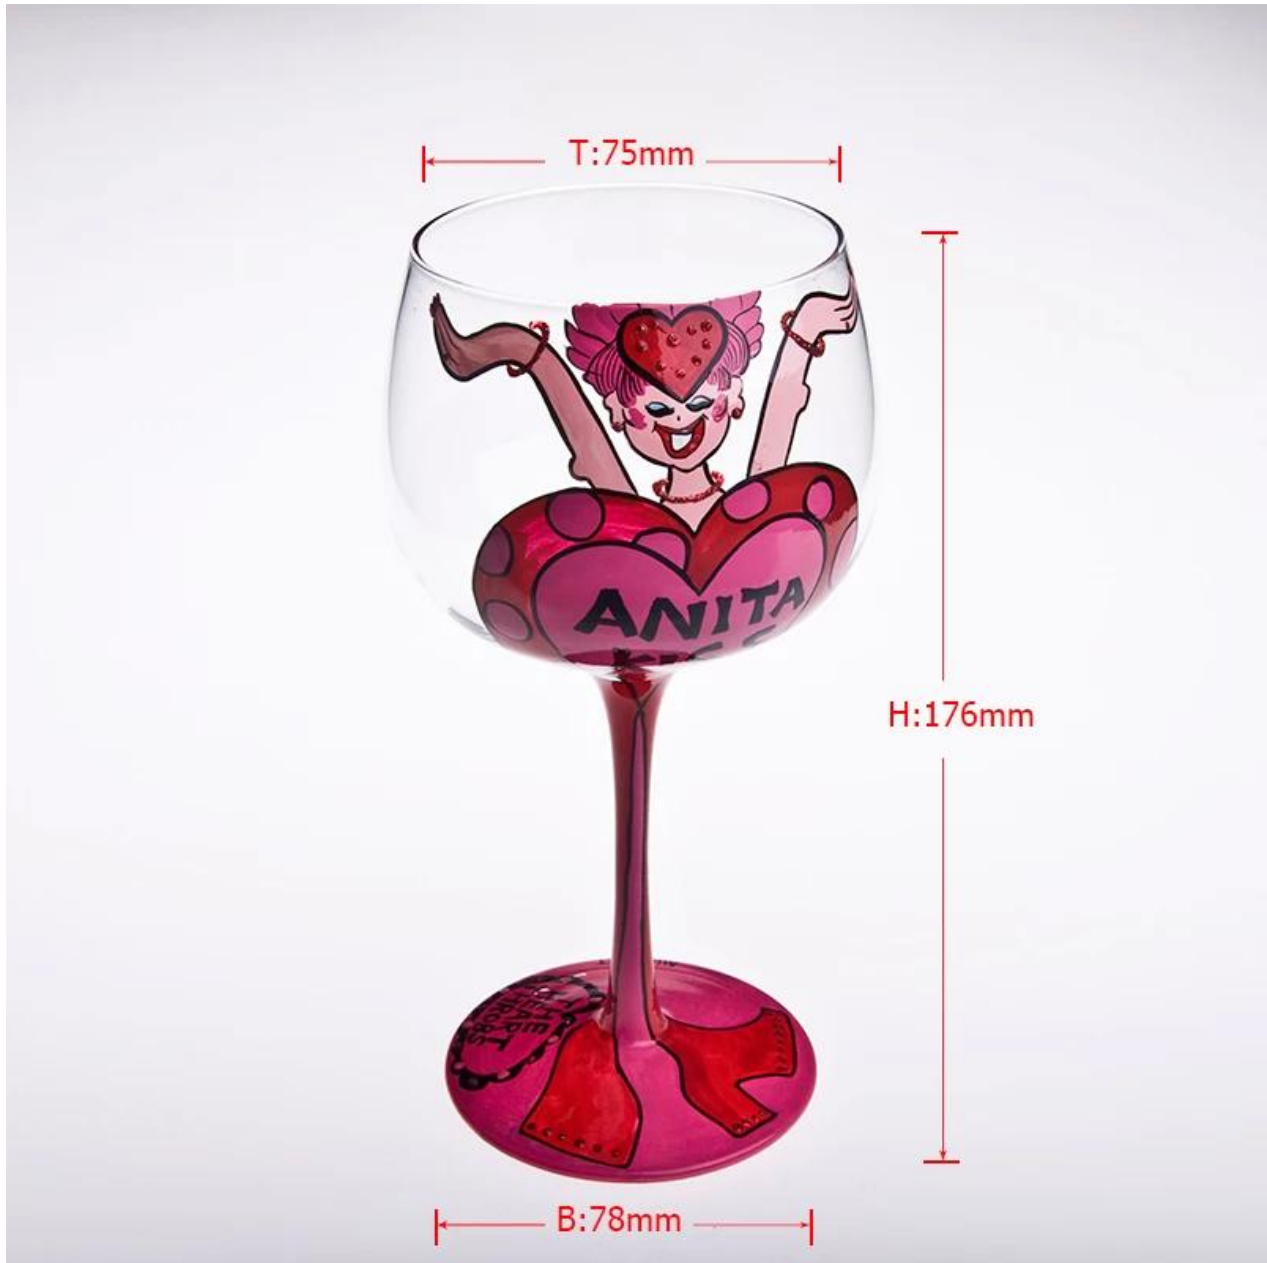

Related products: