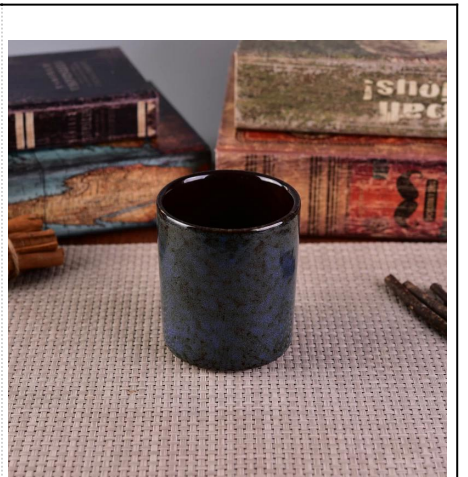

## Usage of Product

- 
1. Ceramic candle holders can be used in wedding decoration, home decoration, party, banquet ect,
  2. This candle container is very great as a gorgeous centerpiece for an event
  3. The pottery candle jars can decorate your indoors and outdoors with this Bling bling Transmutation Glaze Home Decoration Ceramic Candle Holder.
  4. The ceramic candle vessel is a wonderful gift as housewarmings and other events.

## More Product Pictures

[Similar Products Link](#)